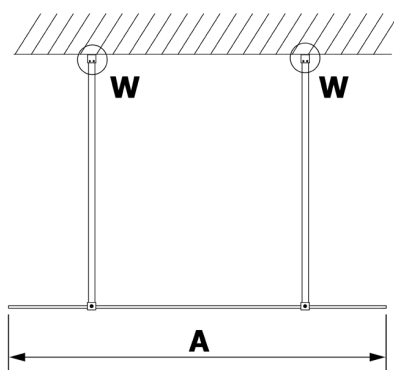

VARIO CHROME Walk-In Freestanding Shower Enclosure, Nordic Glass, 1000 mm

Order code: GX1510-01

Size

Width: 1000 mm

Height: 2000 mm

Properties

Warranty: 2 years

Technical sheet

| MODEL | A |
|--------|------|
| GX1470 | 679 |
| GX1480 | 779 |
| GX1490 | 879 |
| GX1410 | 979 |
| GX1411 | 1079 |
| GX1412 | 1179 |
| GX1413 | 1279 |
| GX1414 | 1379 |
| GX1570 | 679 |
| GX1580 | 779 |
| GX1590 | 879 |
| GX1510 | 979 |
| GX1511 | 1079 |
| GX1512 | 1179 |
| GX1514 | 1379 |