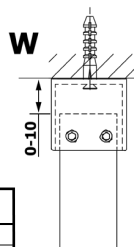

VARIO CHROME Walk-In Freestanding Shower Enclosure, Nordic Glass, 1000 mm

Order code: GX1510-01

Size

Width: 1000 mm

Height: 2000 mm

Properties

Warranty: 2 years

Technical sheet

| MODEL | A |
|--------|------|
| GX1470 | 679 |
| GX1480 | 779 |
| GX1490 | 879 |
| GX1410 | 979 |
| GX1411 | 1079 |
| GX1412 | 1179 |
| GX1413 | 1279 |
| GX1414 | 1379 |
| GX1570 | 679 |
| GX1580 | 779 |
| GX1590 | 879 |
| GX1510 | 979 |
| GX1511 | 1079 |
| GX1512 | 1179 |
| GX1514 | 1379 |