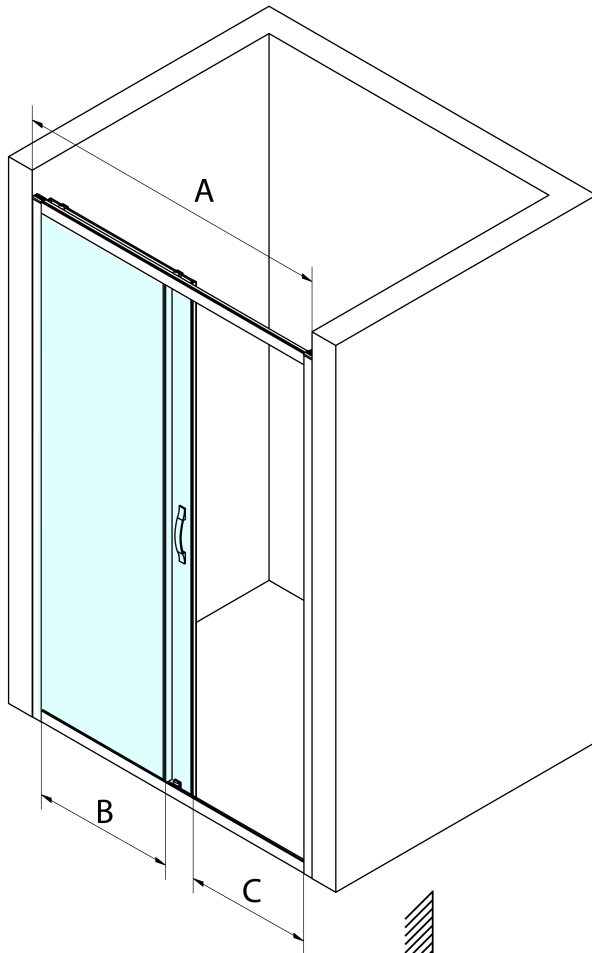

SIGMA SIMPLY BLACK Sliding Shower Door 1200mm, clear glass

Technical sheet

MODEL	A	B	C
GS1110B	970-1010	430	400
GS1111B	1070-1110	480	435
GS1112B	1170-1210	530	485