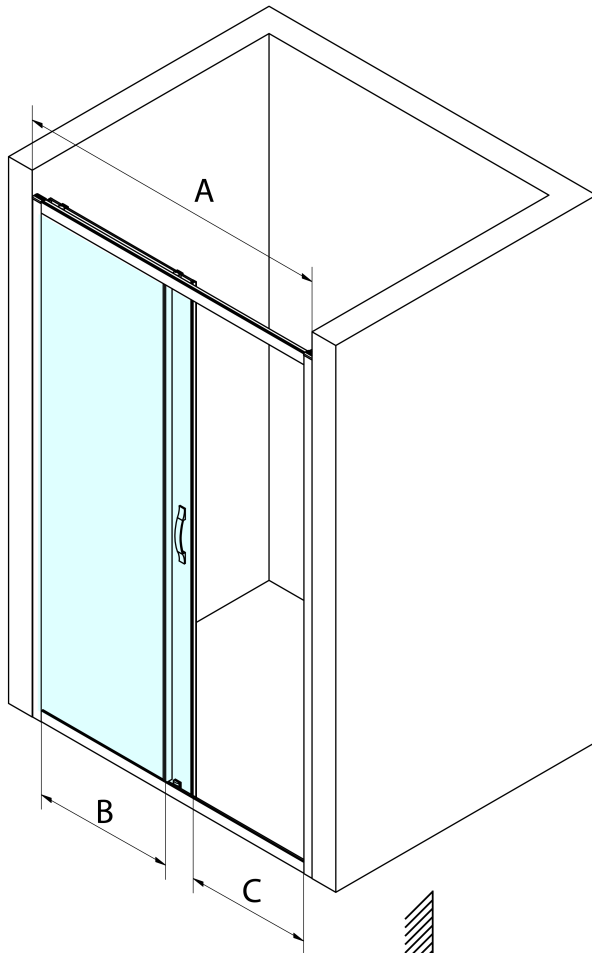

SIGMA SIMPLY BLACK Sliding Shower Door 1200mm, clear glass

Order code: GS1112B

Basic information

Brand: Gelco
Series: SIGMA SIMPLY BLACK

Size

Width: 1200 mm
Height: 1900 mm

Properties

Profile colour: Black matt
Shape: Alcove door
Type of opening: Sliding door
Opening direction: Versatile
Opening width: 485 mm
Glass colour: TRANSPARENT glass
Glass finish: Coated glass
Glass thickness: 6 mm
Installation width from: 1170 mm
Installation width up to: 1210 mm
Properties: Framed design
Weight / Piece: 41.0 kg
Packaging: 1 Piece
Warranty: 3 years

SIGMA SIMPLY BLACK Sliding Shower Door 1200mm, clear glass

Technical sheet

MODEL	A	B	C
GS1110B	970-1010	430	400
GS1111B	1070-1110	480	435
GS1112B	1170-1210	530	485