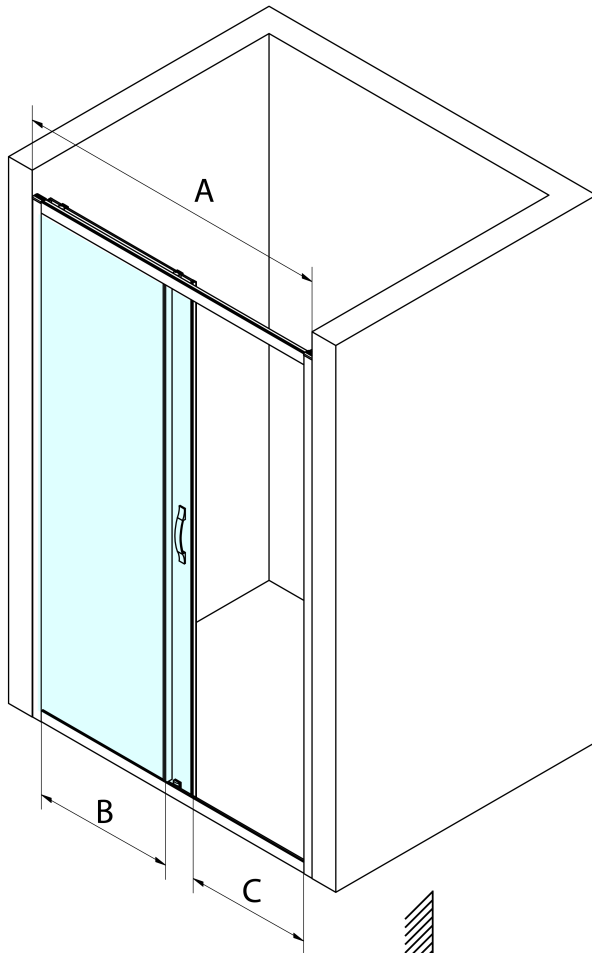

SIGMA SIMPLY BLACK Sliding Shower Door 1100mm, clear glass

Order code: GS1111B

Basic information

Brand: Gelco
Series: SIGMA SIMPLY BLACK

Size

Width: 1100 mm
Height: 1900 mm

Properties

Profile colour: Black matt
Shape: Alcove door
Type of opening: Sliding door
Opening direction: Versatile
Opening width: 435 mm
Glass colour: TRANSPARENT glass
Glass finish: Coated glass
Glass thickness: 6 mm
Installation width from: 1070 mm
Installation width up to: 1110 mm
Properties: Framed design
Weight / Piece: 40.0 kg
Packaging: 1 Piece
Warranty: 3 years

SIGMA SIMPLY BLACK Sliding Shower Door 1100mm, clear glass

Technical sheet

MODEL	A	B	C
GS1110B	970-1010	430	400
GS1111B	1070-1110	480	435
GS1112B	1170-1210	530	485