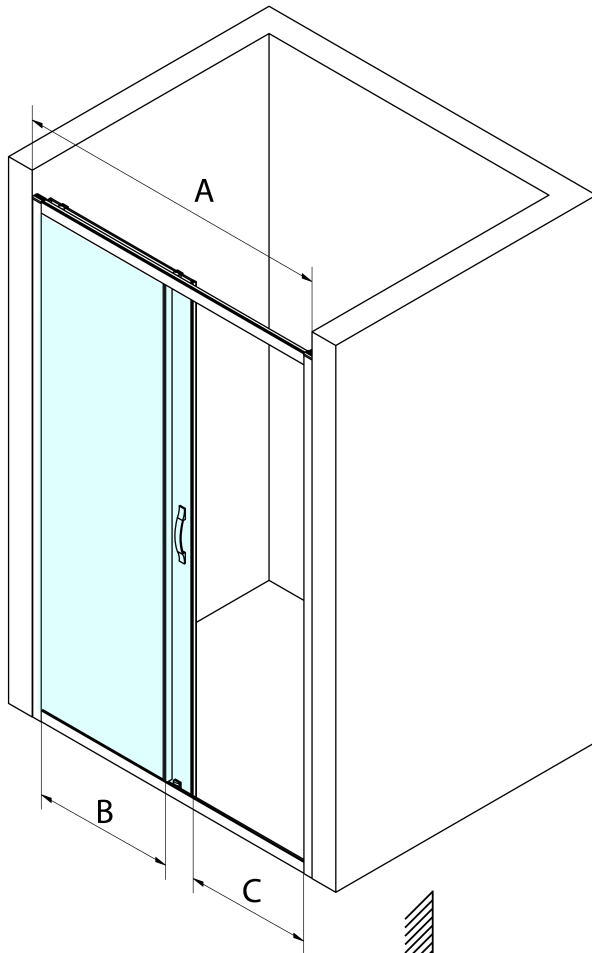

SIGMA SIMPLY BLACK Sliding Shower Door 1100mm, clear glass

Technical sheet

MODEL	A	B	C
GS1110B	970-1010	430	400
GS1111B	1070-1110	480	435
GS1112B	1170-1210	530	485