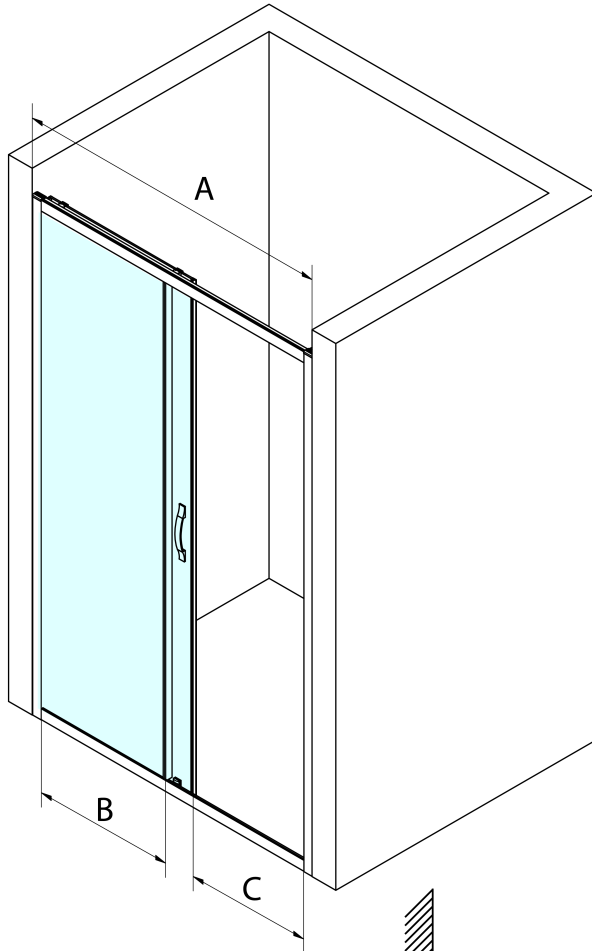

SIGMA SIMPLY BLACK Sliding Shower Door 1000mm, clear glass

Order code: GS1110B

Basic information

Brand: Gelco
Series: SIGMA SIMPLY BLACK

Size

Width: 1000 mm
Height: 1900 mm

Properties

Profile colour: Black matt
Shape: Alcove door
Type of opening: Sliding door
Opening direction: Versatile
Opening width: 400 mm
Glass colour: TRANSPARENT glass
Glass finish: Coated glass
Glass thickness: 6 mm
Installation width from: 970 mm
Installation width up to: 1010 mm
Properties: Framed design
Weight / Piece: 37.0 kg
Packaging: 1 Piece
Warranty: 3 years

SIGMA SIMPLY BLACK Sliding Shower Door 1000mm, clear glass

Technical sheet

MODEL	A	B	C
GS1110B	970-1010	430	400
GS1111B	1070-1110	480	435
GS1112B	1170-1210	530	485