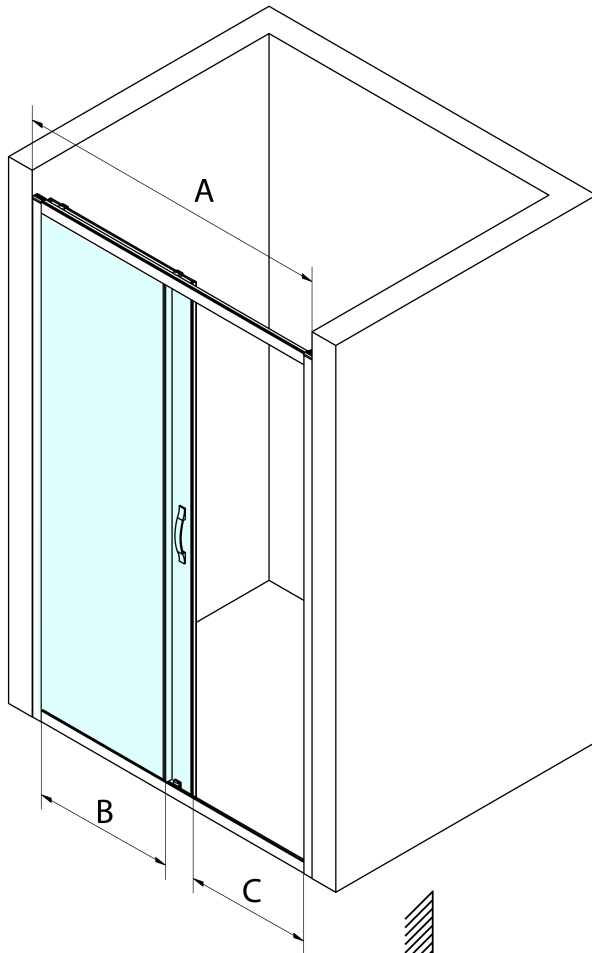

SIGMA SIMPLY BLACK Sliding Shower Door 1000mm, clear glass

Order code: GS1110B

Basic information

Brand: Gelco
Series: SIGMA SIMPLY BLACK

Size

Width: 1000 mm
Height: 1900 mm

Properties

Profile colour: Black matt
Shape: Alcove door
Type of opening: Sliding door
Opening direction: Versatile
Opening width: 400 mm
Glass colour: TRANSPARENT glass
Glass finish: Coated glass
Glass thickness: 6 mm
Installation width from: 970 mm
Installation width up to: 1010 mm
Properties: Framed design
Weight / Piece: 37.0 kg
Packaging: 1 Piece
Warranty: 3 years

SIGMA SIMPLY BLACK Sliding Shower Door 1000mm, clear glass

Technical sheet

MODEL	A	B	C
GS1110B	970-1010	430	400
GS1111B	1070-1110	480	435
GS1112B	1170-1210	530	485