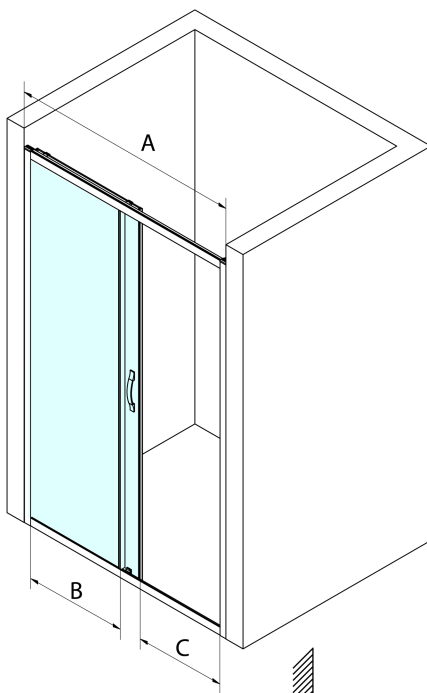

SIGMA SIMPLY BLACK Sliding Shower Door 1000mm, clear glass

Order code: GS1110B

Size

Width: 1000 mm

Height: 1900 mm

Properties

Warranty: 3 years

Technical sheet

MODEL	A	B	C
GS1110B	970-1010	430	400
GS1111B	1070-1110	480	435
GS1112B	1170-1210	530	485