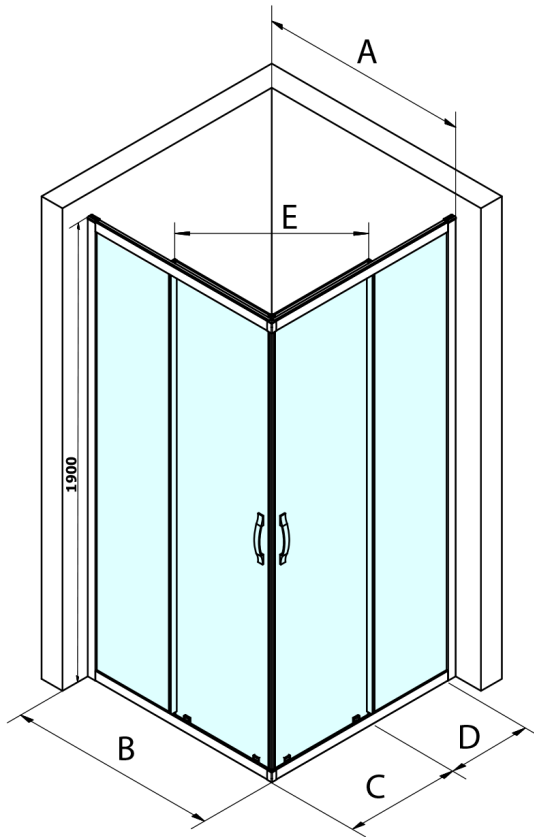

SIGMA SIMPLY Sliding Shower Door for corner entrance 1200 mm, clear glass

Order code: GS2112

Basic information

Brand: Gelco
Series: SIGMA SIMPLY

Size

Width: 1200 mm
Height: 1900 mm

Properties

Profile colour: Chrome - polished aluminum
Shape: Combinable door
Type of opening: Sliding door
Glass colour: TRANSPARENT glass
Glass finish: Coated glass
Glass thickness: 6 mm
Properties: Framed design
Weight / Piece: 35.0 kg
Packaging: 1 Piece
Warranty: 3 years

Spare parts

Set of vertical seals for 6/6mm glass, 1900mm (Order code: NDGS02)
SIGMA SIMPLY/BORG upper roller (Order code: NDGS05)
SIGMA SIMPLY/BORG installation set (Order code: NDGS01)
Set of 45° magnetic seals for glass 6/6mm, 1900mm (Order code: NDGS09)
SIGMA SIMPLY handle (Order code: NDGS06)
SIGMA SIMPLY/BORG lower tiltable roller (Order code: NDGS04)

SIGMA SIMPLY Sliding Shower Door for corner entrance
1200 mm, clear glass

Technical sheet

MODEL	A	B	C	D	E
GS2180	780-800	800	410	315	432
GS2190	880-900	900	460	365	503
GS2110	980-1000	1000	510	415	570
GS2111	1080-1100	1100	560	515	570
GS2112	1180-1200	1200	610	615	570
GS2480	780-800	800	410	315	432
GS2490	880-900	900	460	365	503
GS2410	980-1000	1000	510	415	570

Size	E
1200x1100	570
1200x1000	570
1200x900	538
1200x800	503
1100x1000	570
1100x800	503
1100x900	538
1000x900	538
1000x800	503
900x800	468