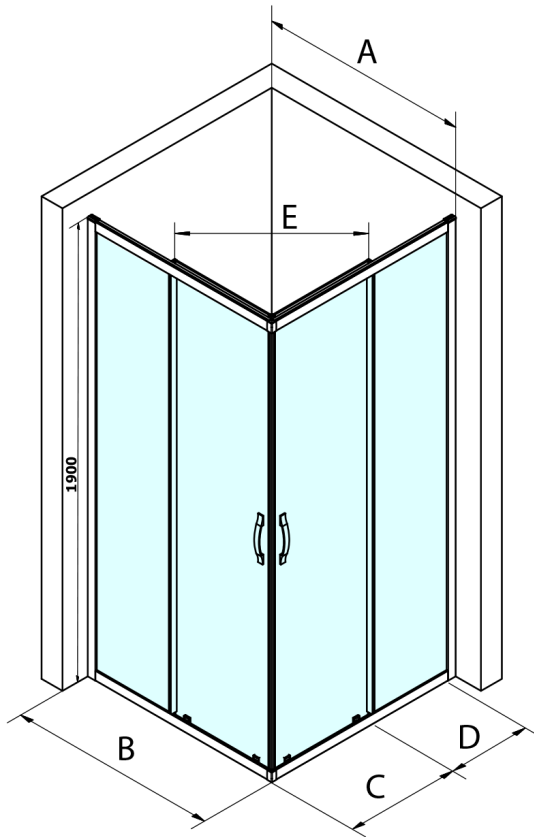

SIGMA SIMPLY Sliding Shower Door for corner entrance 1200 mm, clear glass

Technical sheet