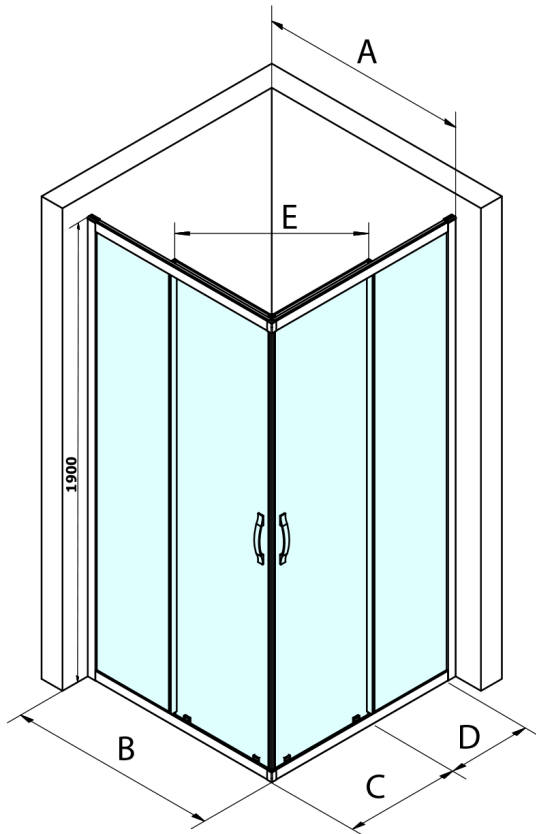

SIGMA SIMPLY Sliding Shower Door for corner entrance 1200 mm, clear glass

Order code: GS2112

Basic information

Brand: Gelco
Series: SIGMA SIMPLY

Size

Width: 1200 mm
Height: 1900 mm

Properties

Profile colour: Chrome - polished aluminum
Shape: Combinable door
Type of opening: Sliding door
Glass colour: TRANSPARENT glass
Glass finish: Coated glass
Glass thickness: 6 mm
Properties: Framed design
Weight / Piece: 35.0 kg
Packaging: 1 Piece
Warranty: 3 years

Spare parts

Set of vertical seals for 6/6mm glass, 1900mm (Order code: NDGS02)
SIGMA SIMPLY/BORG upper roller (Order code: NDGS05)
SIGMA SIMPLY/BORG installation set (Order code: NDGS01)
Set of 45° magnetic seals for glass 6/6mm, 1900mm (Order code: NDGS09)
SIGMA SIMPLY handle (Order code: NDGS06)
SIGMA SIMPLY/BORG lower tiltable roller (Order code: NDGS04)

SIGMA SIMPLY Sliding Shower Door for corner entrance
1200 mm, clear glass

Technical sheet

MODEL	A	B	C	D	E
GS2180	780-800	800	410	315	432
GS2190	880-900	900	460	365	503
GS2110	980-1000	1000	510	415	570
GS2111	1080-1100	1100	560	515	570
GS2112	1180-1200	1200	610	615	570
GS2480	780-800	800	410	315	432
GS2490	880-900	900	460	365	503
GS2410	980-1000	1000	510	415	570

Size	E
1200x1100	570
1200x1000	570
1200x900	538
1200x800	503
1100x1000	570
1100x800	503
1100x900	538
1000x900	538
1000x800	503
900x800	468