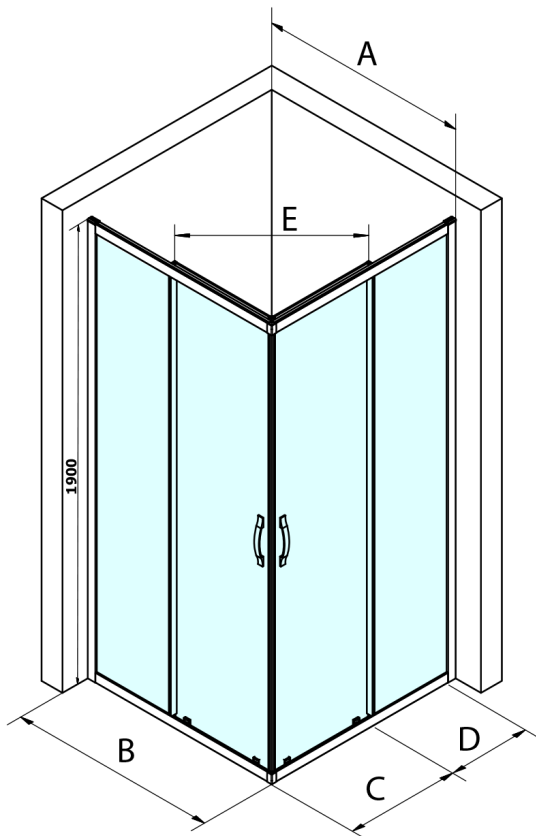

SIGMA SIMPLY Sliding Shower Door for corner entrance
1100 mm, clear glass

Technical sheet