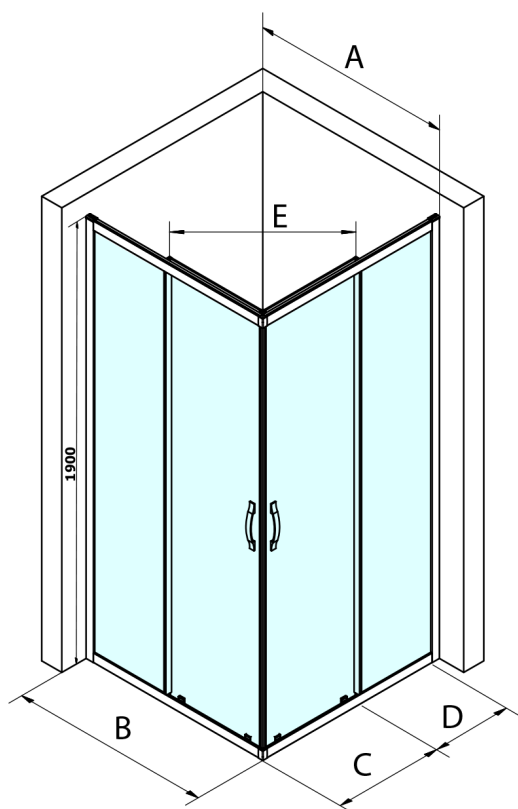

SIGMA SIMPLY BLACK Sliding Shower Door, Corner Entrance, 1200 mm, clear glass

Order code: GS2112B

Size

Width: 1200 mm

Height: 1900 mm

Properties

Warranty: 3 years

Technical sheet

MODEL	A	B	C	D	E
GS2180B	780-800	800	410	315	432
GS2190B	880-900	900	460	365	503
GS2110B	980-1000	1000	510	415	570
GS2111B	1080-1100	1100	560	515	570
GS2112B	1180-1200	1200	610	615	570
GS2480B	780-800	800	410	315	432
GS2490B	880-900	900	460	365	503
GS2410B	980-1000	1000	510	415	570

Size	E
1200x1100	570
1200x1000	570
1200x900	538
1200x800	503
1100x1000	570
1100x800	503
1100x900	538
1000x900	538
1000x800	503
900x800	468