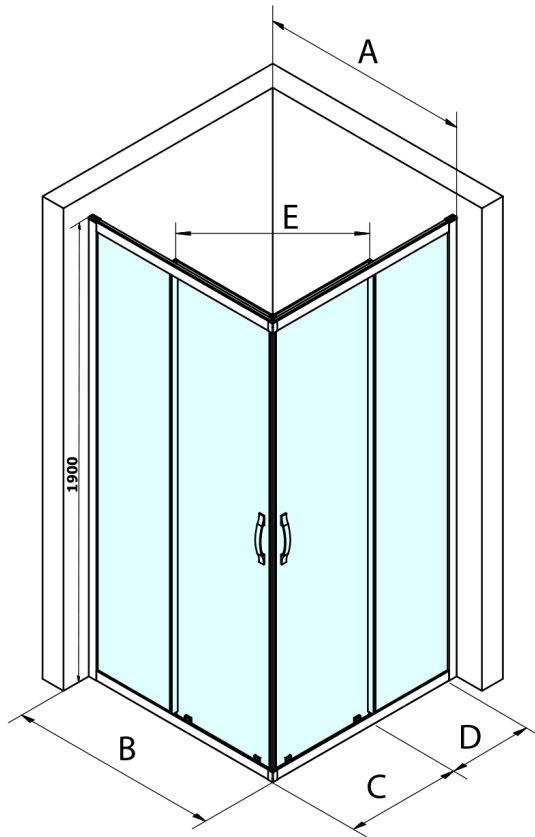

SIGMA SIMPLY BLACK Sliding Shower Door, Corner Entrance, 1100 mm, clear glass

Order code: GS2111B

Basic information

Brand: Gelco
Series: SIGMA SIMPLY BLACK

Size

Width: 1100 mm
Height: 1900 mm

Properties

Profile colour: Black matt
Shape: Combinable door
Type of opening: Sliding door
Glass colour: TRANSPARENT glass
Glass finish: Coated glass
Glass thickness: 6 mm
Properties: Framed design
Weight / Piece: 32.0 kg
Packaging: 1 Piece
Warranty: 3 years

SIGMA SIMPLY BLACK Sliding Shower Door, Corner Entrance, 1100 mm, clear glass

Technical sheet

MODEL	A	B	C	D	E
GS2180B	780-800	800	410	315	432
GS2190B	880-900	900	460	365	503
GS2110B	980-1000	1000	510	415	570
GS2111B	1080-1100	1100	560	515	570
GS2112B	1180-1200	1200	610	615	570
GS2480B	780-800	800	410	315	432
GS2490B	880-900	900	460	365	503
GS2410B	980-1000	1000	510	415	570

Size	E
1200x1100	570
1200x1000	570
1200x900	538
1200x800	503
1100x1000	570
1100x800	503
1100x900	538
1000x900	538
1000x800	503
900x800	468