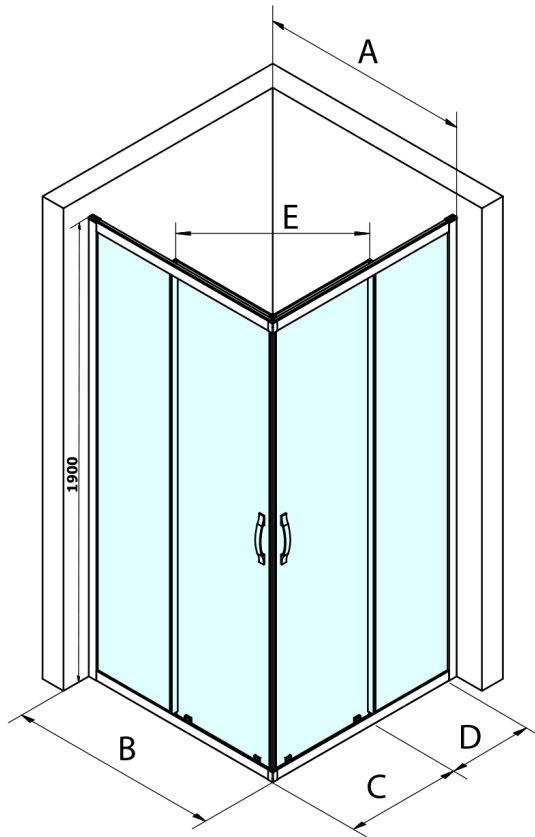

SIGMA SIMPLY BLACK Sliding Shower Door, Corner Entrance, 1100 mm, clear glass

Order code: GS2111B

Basic information

Brand: Gelco
Series: SIGMA SIMPLY BLACK

Size

Width: 1100 mm
Height: 1900 mm

Properties

Profile colour: Black matt
Shape: Combinable door
Type of opening: Sliding door
Glass colour: TRANSPARENT glass
Glass finish: Coated glass
Glass thickness: 6 mm
Properties: Framed design
Weight / Piece: 32.0 kg
Packaging: 1 Piece
Warranty: 3 years

SIGMA SIMPLY BLACK Sliding Shower Door, Corner Entrance, 1100 mm, clear glass

Technical sheet

| MODEL | A | B | C | D | E |
|---------|-----------|------|-----|-----|-----|
| GS2180B | 780-800 | 800 | 410 | 315 | 432 |
| GS2190B | 880-900 | 900 | 460 | 365 | 503 |
| GS2110B | 980-1000 | 1000 | 510 | 415 | 570 |
| GS2111B | 1080-1100 | 1100 | 560 | 515 | 570 |
| GS2112B | 1180-1200 | 1200 | 610 | 615 | 570 |
| GS2480B | 780-800 | 800 | 410 | 315 | 432 |
| GS2490B | 880-900 | 900 | 460 | 365 | 503 |
| GS2410B | 980-1000 | 1000 | 510 | 415 | 570 |

| Size | E |
|-----------|-----|
| 1200x1100 | 570 |
| 1200x1000 | 570 |
| 1200x900 | 538 |
| 1200x800 | 503 |
| 1100x1000 | 570 |
| 1100x800 | 503 |
| 1100x900 | 538 |
| 1000x900 | 538 |
| 1000x800 | 503 |
| 900x800 | 468 |