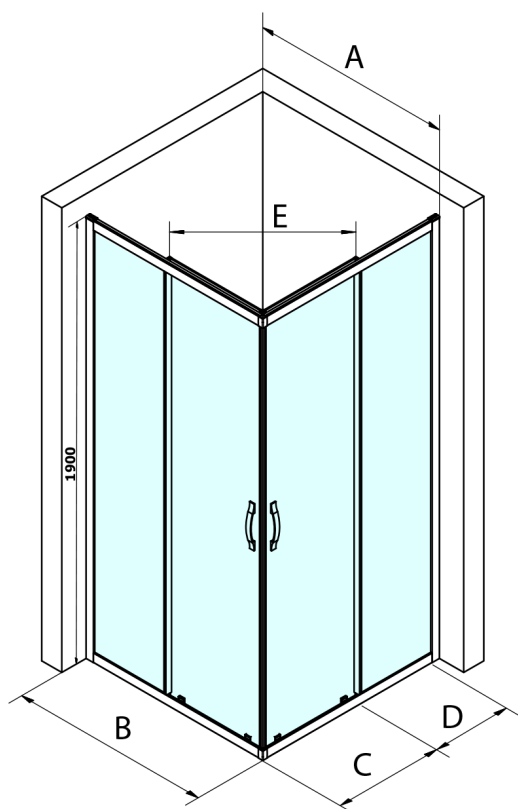

Technical sheet