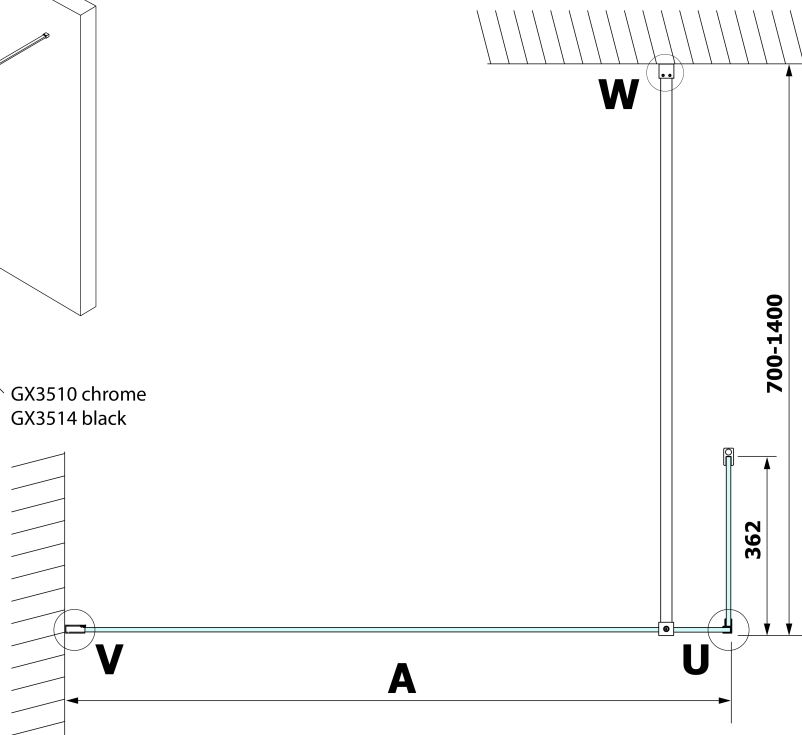

## VARIO Shower Enclosure 350 mm, clear glass, black

**Order code:** GX3514

### Size

**Height:** 2000 mm  
**Depth:** 350 mm

### Properties

**Profile colour:** Black matt  
**Shape:** L-shape fixed  
**Glass colour:** TRANSPARENT glass  
**Glass finish:** Coated glass  
**Glass thickness:** 8 mm  
**Weight / Piece:** 16.0 kg  
**Packaging:** 1 Piece  
**Warranty:** 2 years

Technical sheet

MODEL	A
GX1270	685-700
GX1280	785-800
GX1290	885-900
GX1210	985-1000
GX1211	1085-1100
GX1212	1185-1200
GX1213	1285-1300
GX1214	1385-1400