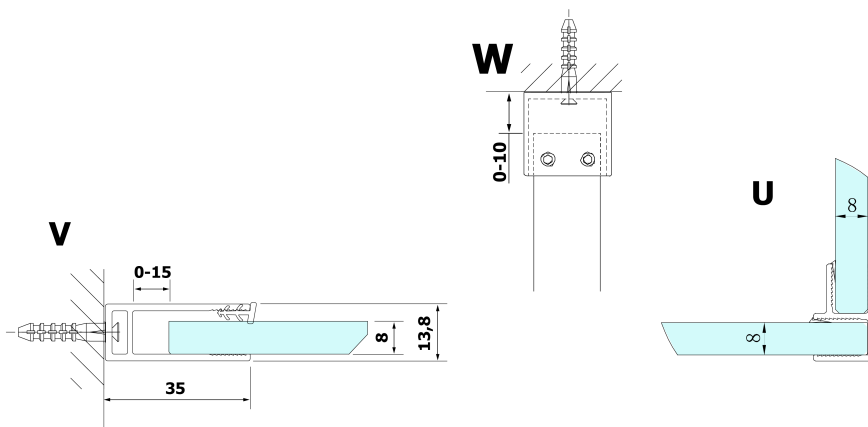

## VARIO Shower Enclosure 350 mm, clear glass, black

**Order code:** GX3514

### Size

**Height:** 2000 mm  
**Depth:** 350 mm

### Properties

**Profile colour:** Black matt  
**Shape:** L-shape fixed  
**Glass colour:** TRANSPARENT glass  
**Glass finish:** Coated glass  
**Glass thickness:** 8 mm  
**Weight / Piece:** 16.0 kg  
**Packaging:** 1 Piece  
**Warranty:** 2 years

Technical sheet

MODEL	A
GX1270	685-700
GX1280	785-800
GX1290	885-900
GX1210	985-1000
GX1211	1085-1100
GX1212	1185-1200
GX1213	1285-1300
GX1214	1385-1400