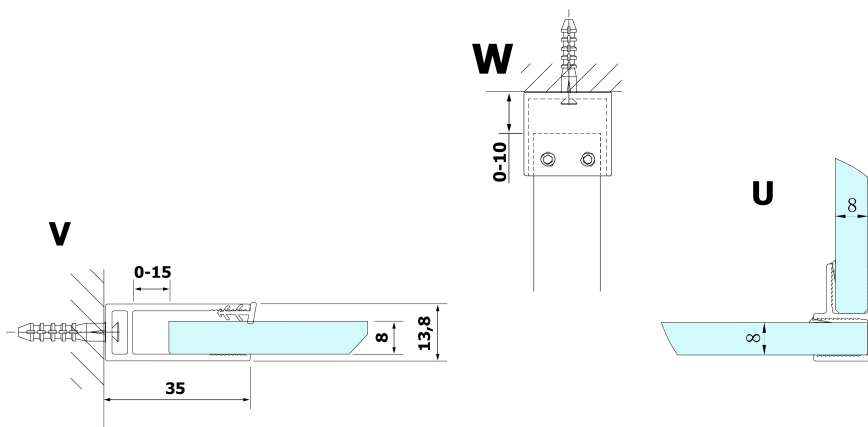

VARIO Shower Enclosure 350 mm, clear glass, black

Order code: GX3514

Basic information

Brand: Gelco
Series: VARIO

Size

Height: 2000 mm
Depth: 350 mm

Properties

Profile colour: Black matt
Shape: L-shape fixed
Glass colour: TRANSPARENT glass
Glass finish: Coated glass
Glass thickness: 8 mm
Weight / Piece: 16.0 kg
Packaging: 1 Piece
Warranty: 2 years

Technical sheet

MODEL	A
GX1270	685-700
GX1280	785-800
GX1290	885-900
GX1210	985-1000
GX1211	1085-1100
GX1212	1185-1200
GX1213	1285-1300
GX1214	1385-1400