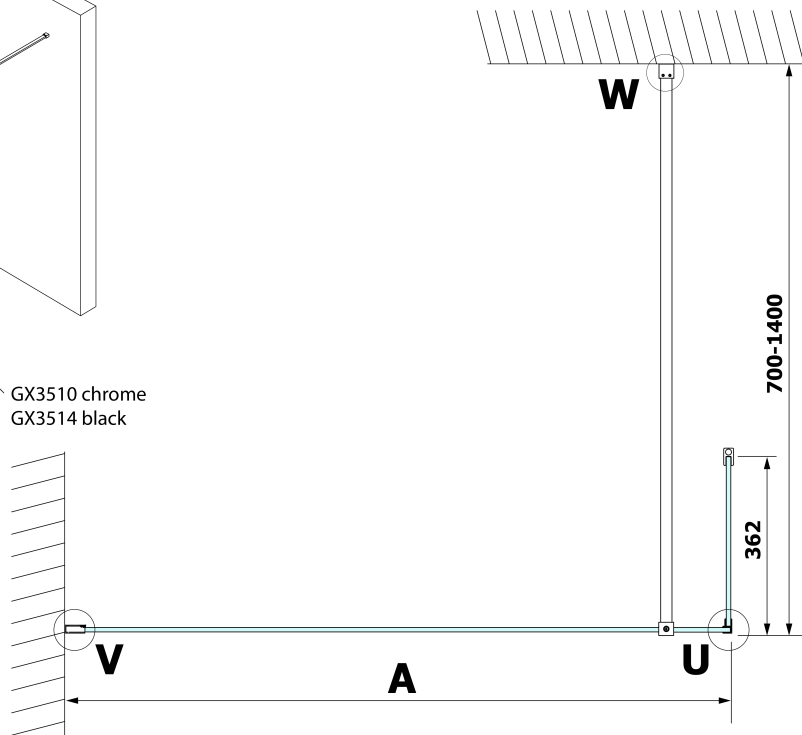

VARIO Shower Enclosure 350 mm, clear glass, black

Order code: GX3514

Basic information

Brand: Gelco
Series: VARIO

Size

Height: 2000 mm
Depth: 350 mm

Properties

Profile colour: Black matt
Shape: L-shape fixed
Glass colour: TRANSPARENT glass
Glass finish: Coated glass
Glass thickness: 8 mm
Weight / Piece: 16.0 kg
Packaging: 1 Piece
Warranty: 2 years

Technical sheet

MODEL	A
GX1270	685-700
GX1280	785-800
GX1290	885-900
GX1210	985-1000
GX1211	1085-1100
GX1212	1185-1200
GX1213	1285-1300
GX1214	1385-1400