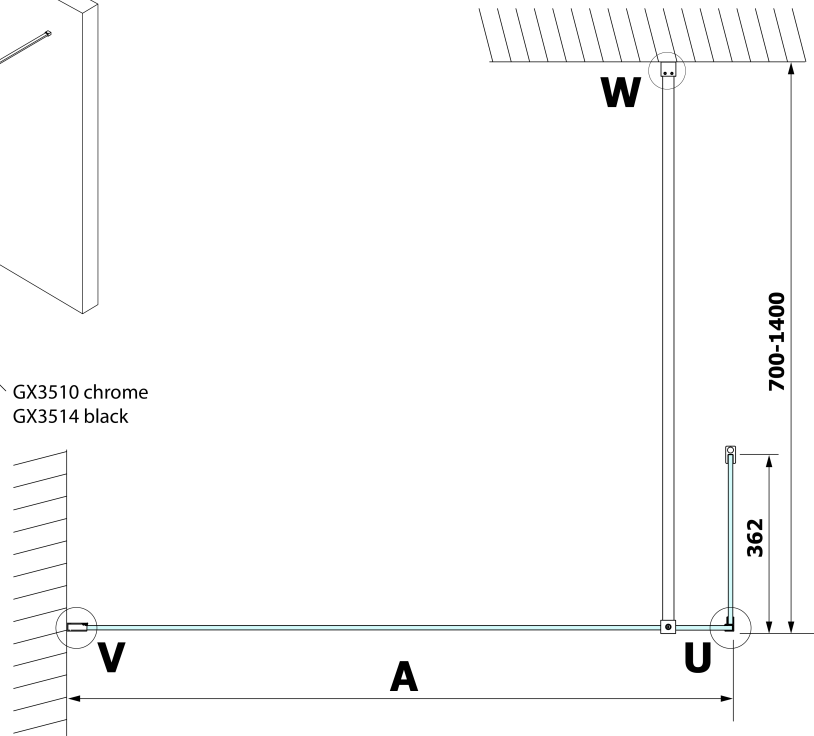

VARIO Shower Enclosure 350 mm, clear glass, black

Order code: GX3514

Basic information

Brand: Gelco
Series: VARIO

Size

Height: 2000 mm
Depth: 350 mm

Properties

Profile colour: Black matt
Shape: L-shape fixed
Glass colour: TRANSPARENT glass
Glass finish: Coated glass
Glass thickness: 8 mm
Weight / Piece: 16.0 kg
Packaging: 1 Piece
Warranty: 2 years

Technical sheet

MODEL	A
GX1270	685-700
GX1280	785-800
GX1290	885-900
GX1210	985-1000
GX1211	1085-1100
GX1212	1185-1200
GX1213	1285-1300
GX1214	1385-1400