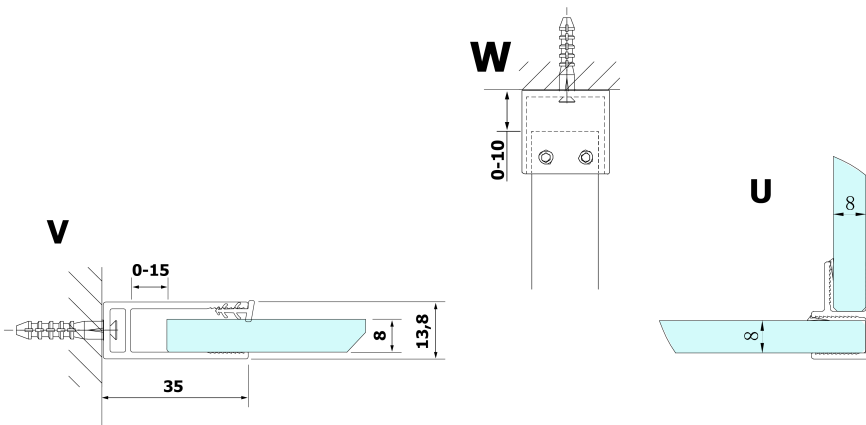

VARIO Shower Enclosure 350 mm, clear glass, black

Order code: GX3514

Basic information

Brand: Gelco
Series: VARIO

Size

Height: 2000 mm
Depth: 350 mm

Properties

Profile colour: Black matt
Shape: L-shape fixed
Glass colour: TRANSPARENT glass
Glass finish: Coated glass
Glass thickness: 8 mm
Weight / Piece: 16.0 kg
Packaging: 1 Piece
Warranty: 2 years

Technical sheet

MODEL	A
GX1270	685-700
GX1280	785-800
GX1290	885-900
GX1210	985-1000
GX1211	1085-1100
GX1212	1185-1200
GX1213	1285-1300
GX1214	1385-1400