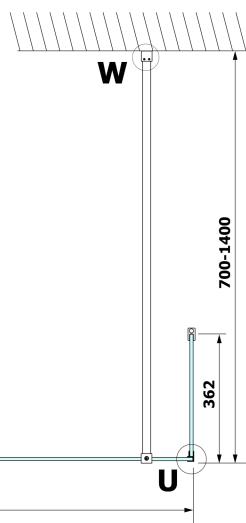

# VARIO Shower Enclosure 350 mm, clear glass, black

Order code: GX3514

## Size

Height: 2000 mm

Depth: 350 mm

## Technical sheet

GX12XX

GX3510 chrome  
GX3514 black

MODEL	A
GX1270	685-700
GX1280	785-800
GX1290	885-900
GX1210	985-1000
GX1211	1085-1100
GX1212	1185-1200
GX1213	1285-1300
GX1214	1385-1400