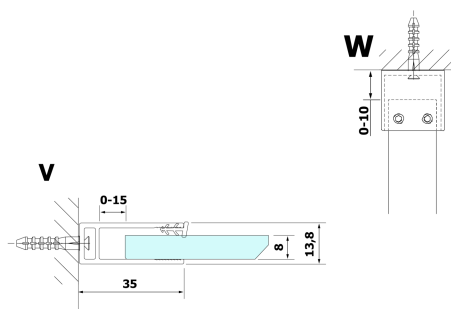

# VARIO Shower Enclosure 350 mm, clear glass, black

Order code: GX3514

## Size

Height: 2000 mm

Depth: 350 mm

## Technical sheet

GX12XX

GX3510 chrome  
GX3514 black

MODEL	A
GX1270	685-700
GX1280	785-800
GX1290	885-900
GX1210	985-1000
GX1211	1085-1100
GX1212	1185-1200
GX1213	1285-1300
GX1214	1385-1400