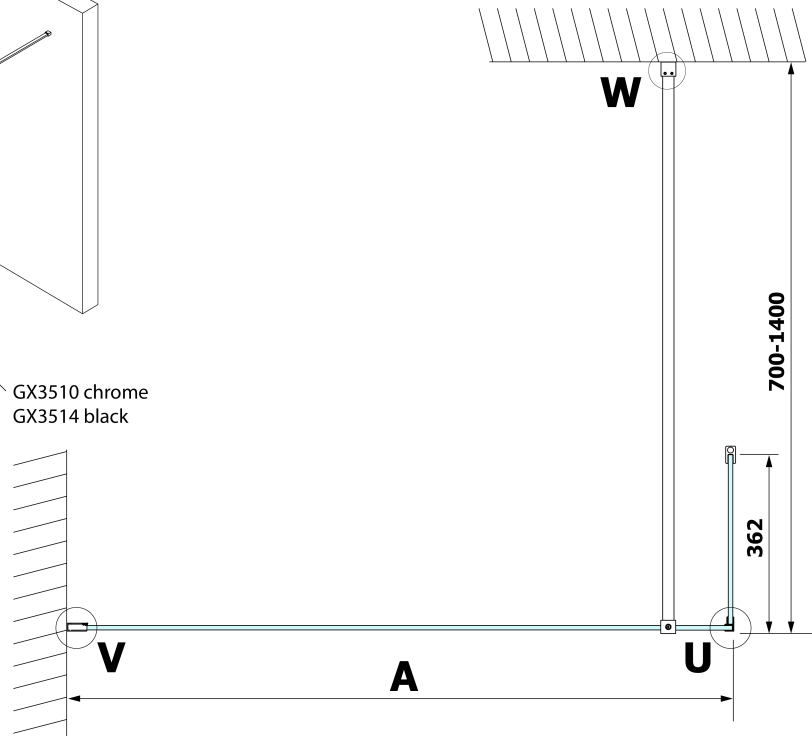

## VARIO Shower Enclosure 350 mm, clear glass, chrome

**Order code:** GX3510

### Size

**Height:** 2000 mm  
**Depth:** 350 mm

### Properties

**Profile colour:** Chrome - polished aluminum  
**Shape:** L-shape fixed  
**Glass colour:** TRANSPARENT glass  
**Glass finish:** Coated glass  
**Glass thickness:** 8 mm  
**Weight / Piece:** 16.0 kg  
**Packaging:** 1 Piece  
**Warranty:** 2 years

Technical sheet

MODEL	A
GX1270	685-700
GX1280	785-800
GX1290	885-900
GX1210	985-1000
GX1211	1085-1100
GX1212	1185-1200
GX1213	1285-1300
GX1214	1385-1400