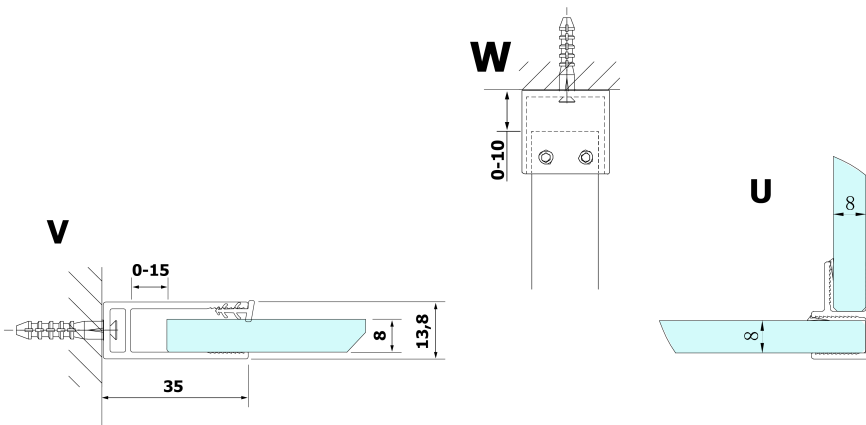

## VARIO Shower Enclosure 350 mm, clear glass, chrome

**Order code:** GX3510

### Size

**Height:** 2000 mm  
**Depth:** 350 mm

### Properties

**Profile colour:** Chrome - polished aluminum  
**Shape:** L-shape fixed  
**Glass colour:** TRANSPARENT glass  
**Glass finish:** Coated glass  
**Glass thickness:** 8 mm  
**Weight / Piece:** 16.0 kg  
**Packaging:** 1 Piece  
**Warranty:** 2 years

Technical sheet

MODEL	A
GX1270	685-700
GX1280	785-800
GX1290	885-900
GX1210	985-1000
GX1211	1085-1100
GX1212	1185-1200
GX1213	1285-1300
GX1214	1385-1400