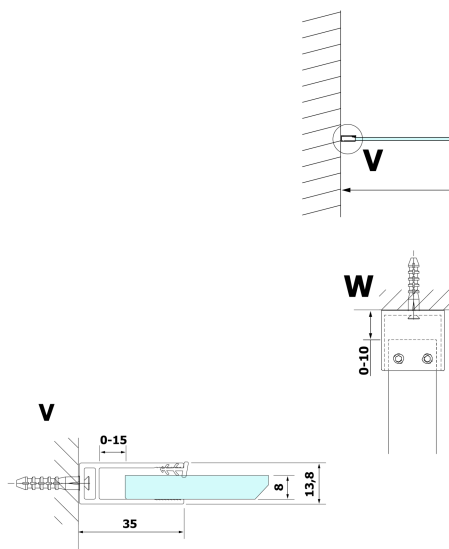

VARIO Shower Enclosure 350 mm, clear glass, chrome

Order code: GX3510

Size

Height: 2000 mm

Depth: 350 mm

Properties

Warranty: 2 years

Technical sheet

MODEL	A
GX1270	685-700
GX1280	785-800
GX1290	885-900
GX1210	985-1000
GX1211	1085-1100
GX1212	1185-1200
GX1213	1285-1300
GX1214	1385-1400