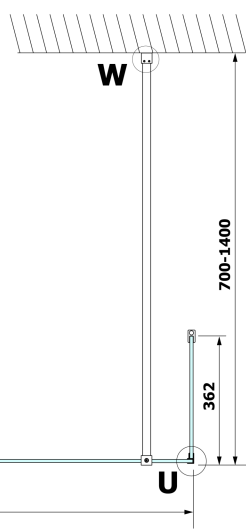

VARIO Shower Enclosure 350 mm, clear glass, chrome

Order code: GX3510

Size

Height: 2000 mm

Depth: 350 mm

Properties

Warranty: 2 years

Technical sheet

MODEL	A
GX1270	685-700
GX1280	785-800
GX1290	885-900
GX1210	985-1000
GX1211	1085-1100
GX1212	1185-1200
GX1213	1285-1300
GX1214	1385-1400