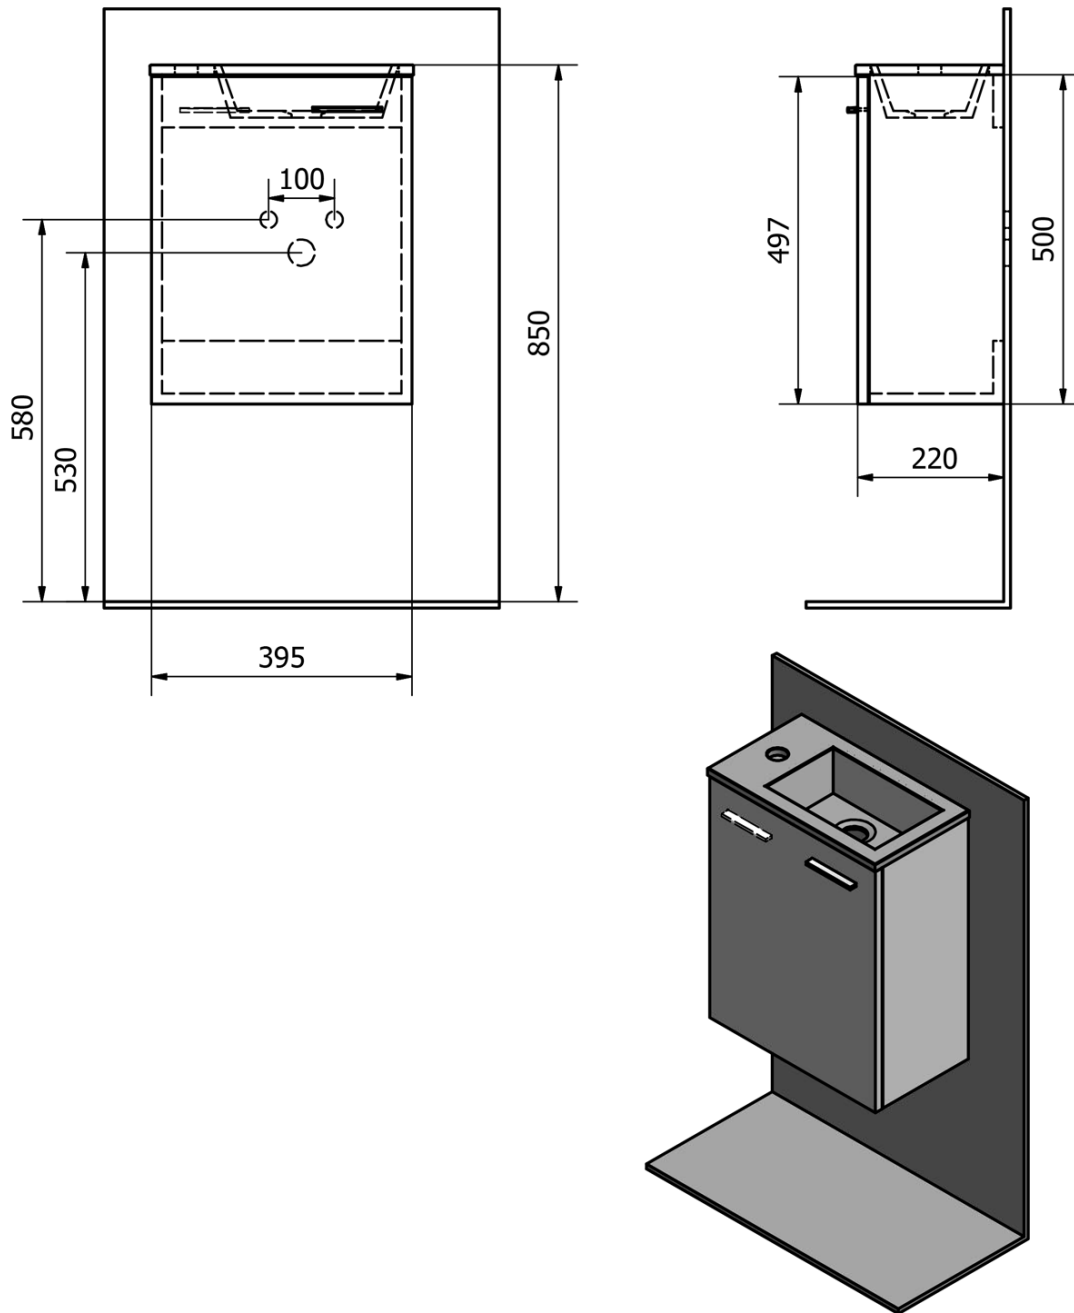

### Size

**Width:** 395 mm

**Height:** 580 mm

**Depth:** 220 mm

### Properties

**Colour:** Brown

**Decor:** Mali wenge

**Material:** MDF/laminate

**Installation:** Wall-Hung

**Type of cabinet:** Door

**Type of washbasin:** Washbasin

**Opening direction:** Versatile

**Equipment:** Installation necessary

**Weight / Piece:** 13.6 kg

**Packaging:** 2 Piece

**Warranty:** 2 years

Technical sheet

# ZOJA cabinet with washbasin 40x22 cm, mali wenge