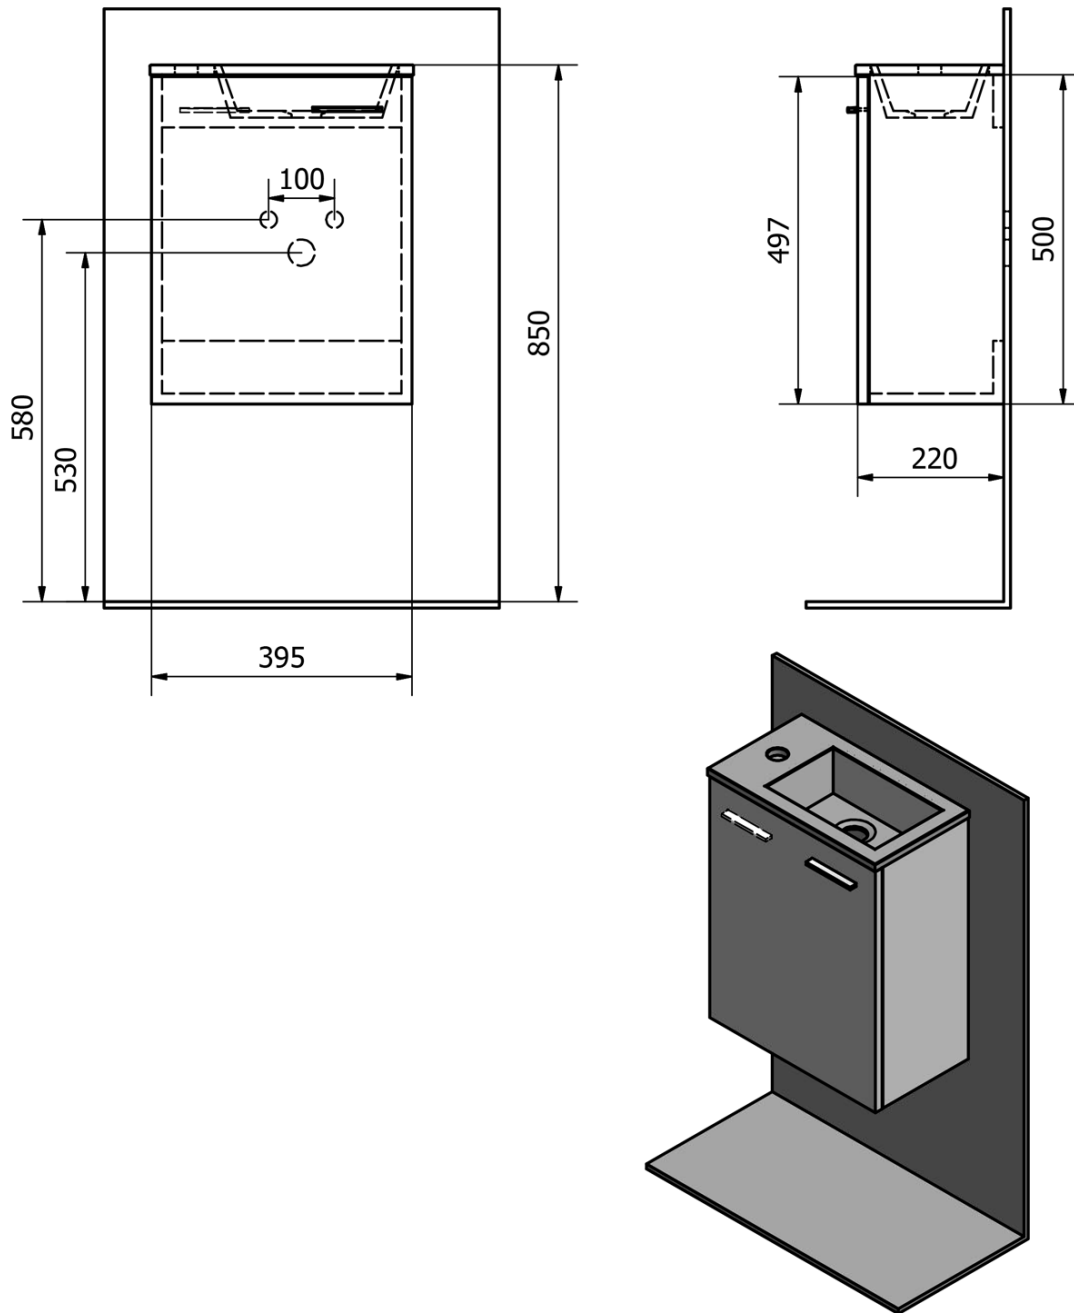

ZOJA cabinet with washbasin 40x22 cm, mali wenge

Order code: 51049MW-02

Basic information

Brand: Aqualine

Series: ZOJA

Size

Width: 395 mm

Height: 580 mm

Depth: 220 mm

Properties

Colour: Brown

Decor: Mali wenge

Material: MDF/laminate

Installation: Wall-Hung

Type of cabinet: Door

Type of washbasin: Washbasin

Opening direction: Versatile

Equipment: Installation necessary

Weight / Piece: 13.6 kg

Packaging: 2 Piece

Warranty: 2 years

Technical sheet

ZOJA cabinet with washbasin 40x22 cm, mali wenge