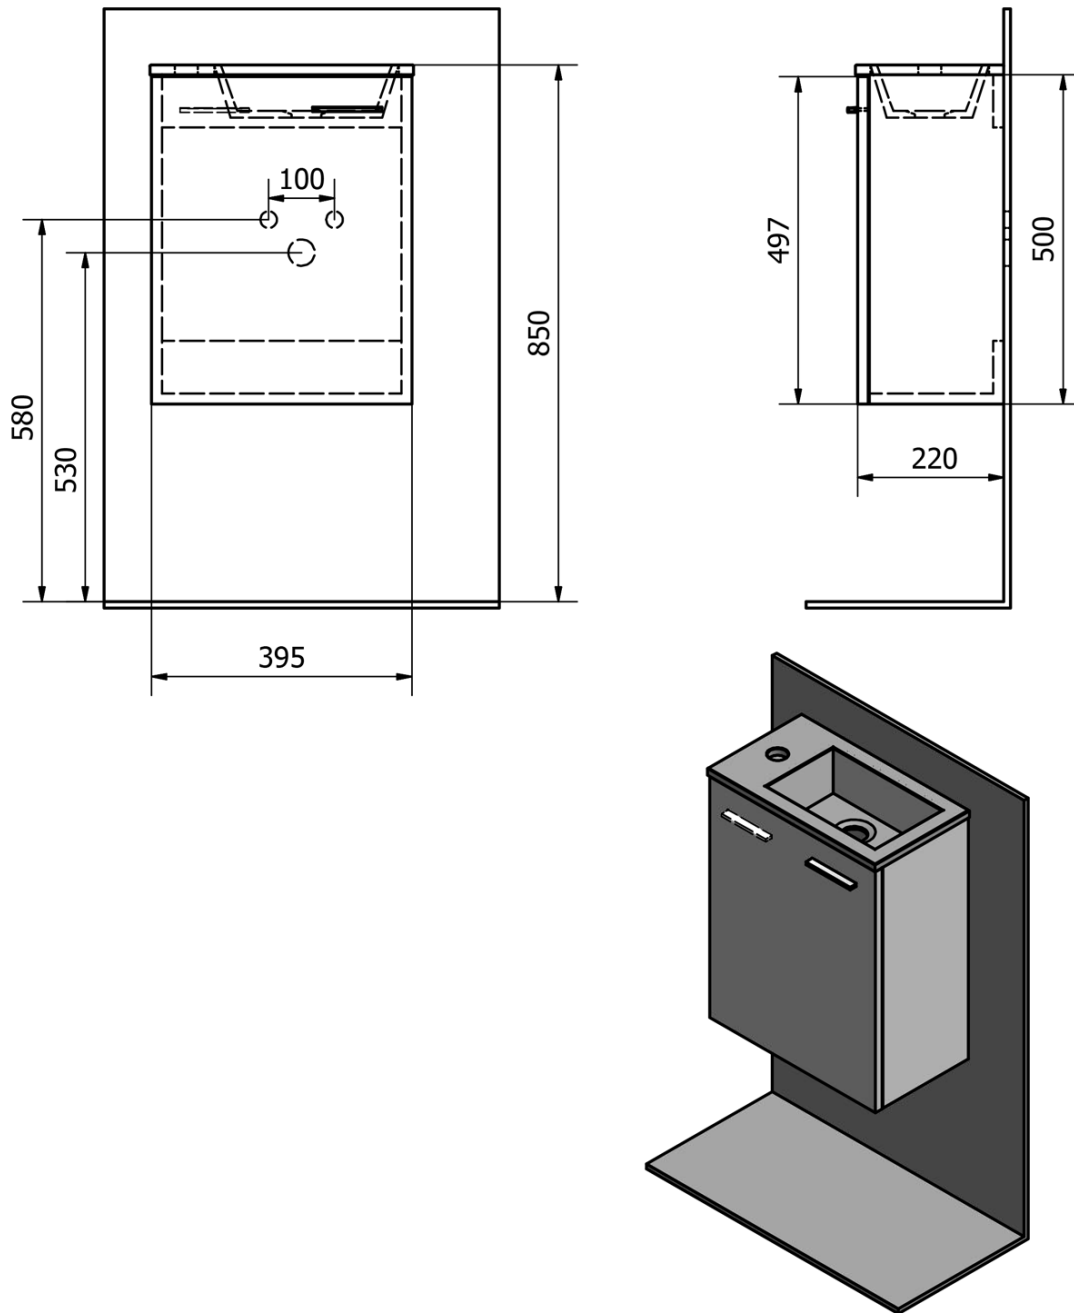

## ZOJA cabinet with washbasin 40x22 cm, white

**Order code:** 51049A-02

### Size

**Width:** 395 mm  
**Height:** 580 mm  
**Depth:** 220 mm

### Properties

**Colour:** White  
**Material:** MDF/laminate  
**Installation:** Wall-Hung  
**Type of cabinet:** Door  
**Type of washbasin:** Washbasin  
**Opening direction:** Versatile  
**Weight / Piece:** 13.6 kg  
**Packaging:** 2 Piece  
**Warranty:** 2 years

# ZOJA cabinet with washbasin 40x22 cm, white