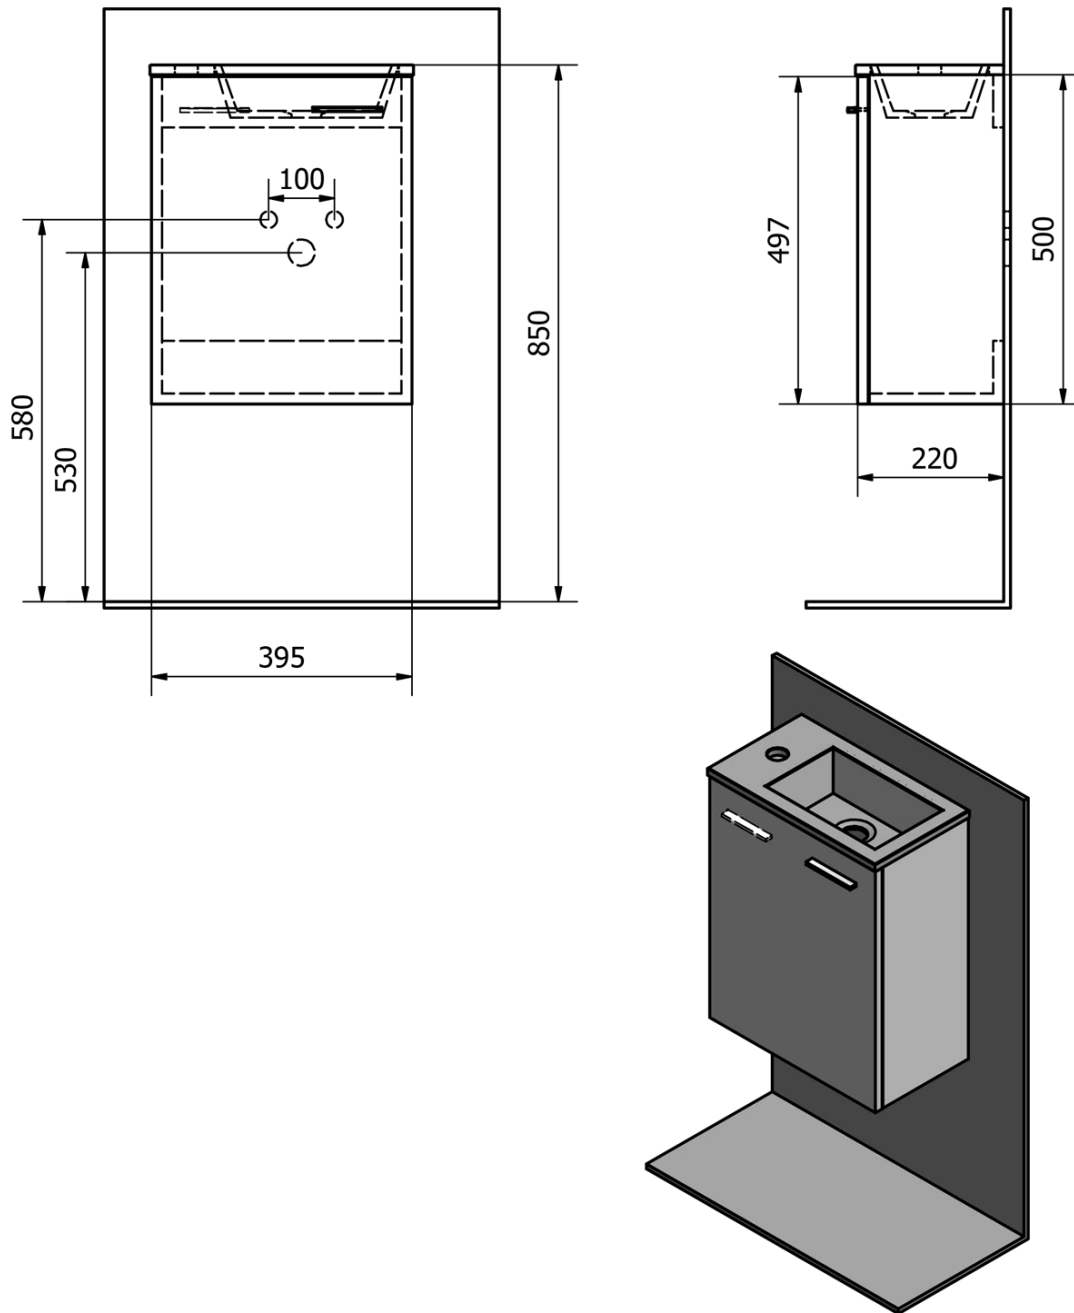

ZOJA cabinet with washbasin 40x22 cm, white

Order code: 51049A-02

Basic information

Brand: Aqualine
Series: ZOJA

Size

Width: 395 mm
Height: 580 mm
Depth: 220 mm

Properties

Colour: White
Material: MDF/laminate
Installation: Wall-Hung
Type of cabinet: Door
Type of washbasin: Washbasin
Opening direction: Versatile
Weight / Piece: 13.6 kg
Packaging: 2 Piece
Warranty: 2 years

Technical sheet

ZOJA cabinet with washbasin 40x22 cm, white