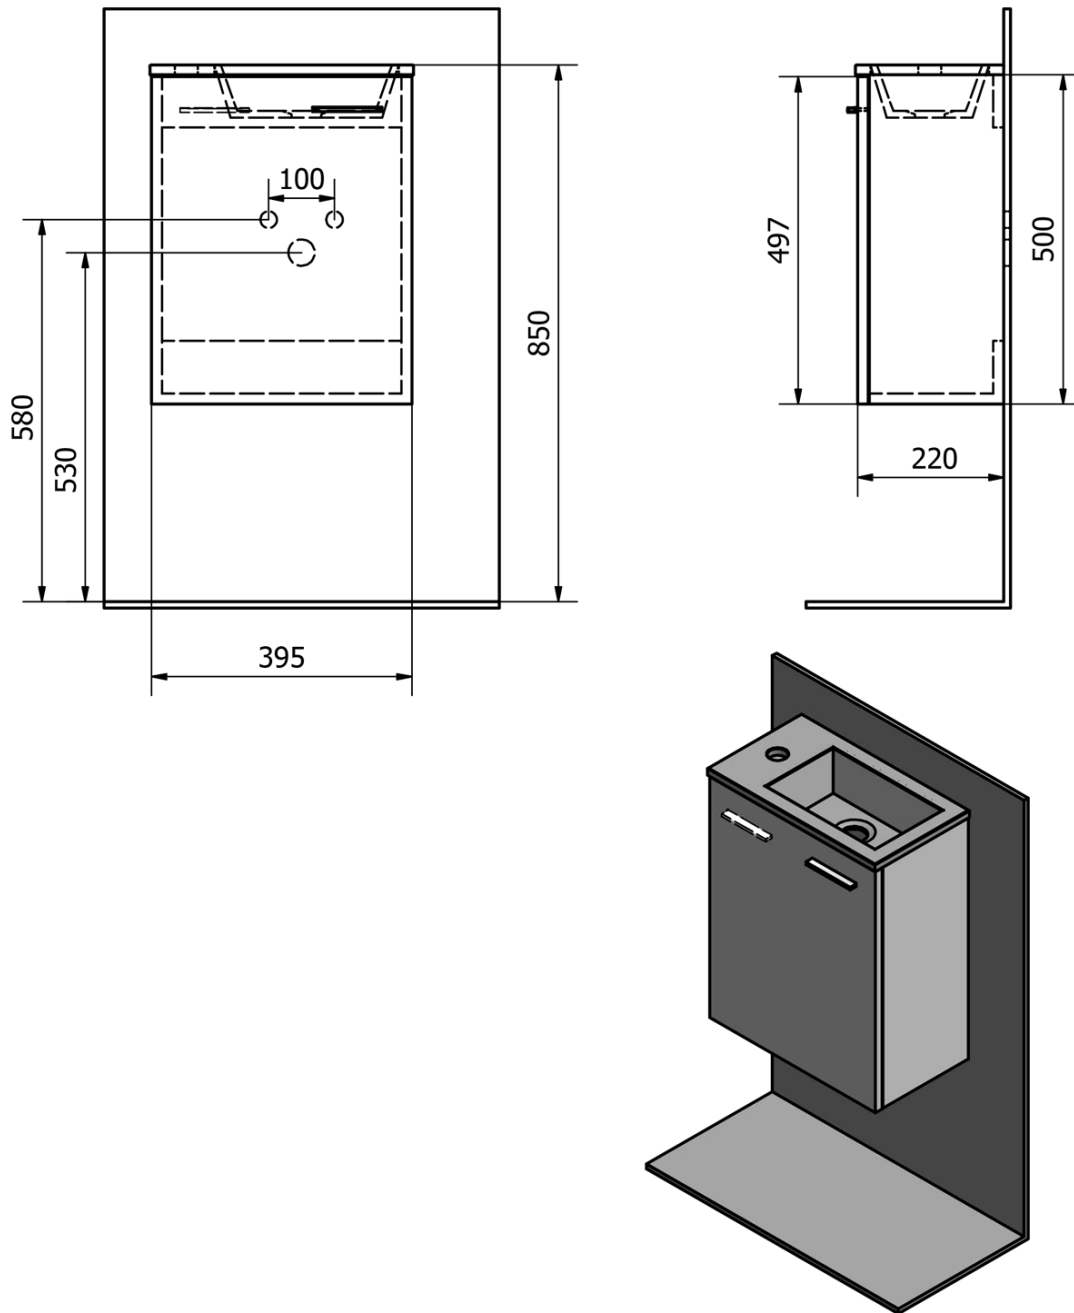

## ZOJA cabinet with washbasin 40x22 cm, platinum oak

**Order code:** 51049DP-02

### Size

**Width:** 395 mm  
**Height:** 580 mm  
**Depth:** 220 mm

### Properties

**Colour:** Brown  
**Decor:** Platin Oak  
**Material:** MDF/laminate  
**Installation:** Wall-Hung  
**Type of cabinet:** Door  
**Type of washbasin:** Washbasin  
**Opening direction:** Versatile  
**Equipment:** Installation necessary  
**Weight / Piece:** 13.6 kg  
**Packaging:** 2 Piece  
**Warranty:** 2 years

# ZOJA cabinet with washbasin 40x22 cm, platinum oak