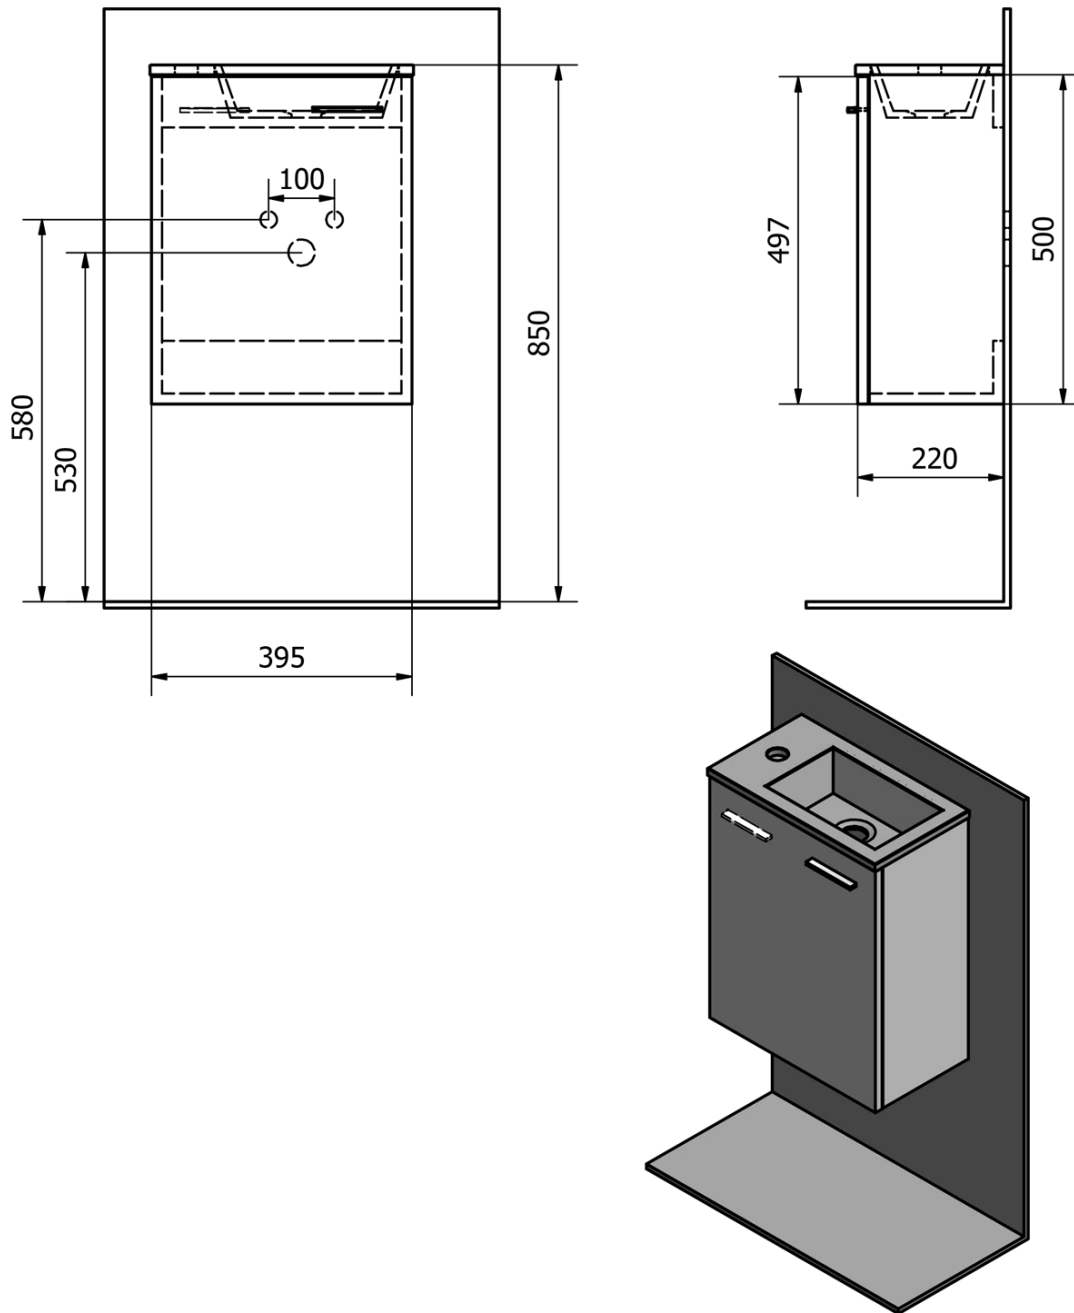

ZOJA cabinet with washbasin 40x22 cm, platinum oak

Order code: 51049DP-02

Basic information

Brand: Aqualine
Series: ZOJA

Size

Width: 395 mm
Height: 580 mm
Depth: 220 mm

Properties

Colour: Brown
Decor: Platin Oak
Material: MDF/laminate
Installation: Wall-Hung
Type of cabinet: Door
Type of washbasin: Washbasin
Opening direction: Versatile
Equipment: Installation necessary
Weight / Piece: 13.6 kg
Packaging: 2 Piece
Warranty: 2 years

Technical sheet

ZOJA cabinet with washbasin 40x22 cm, platinum oak