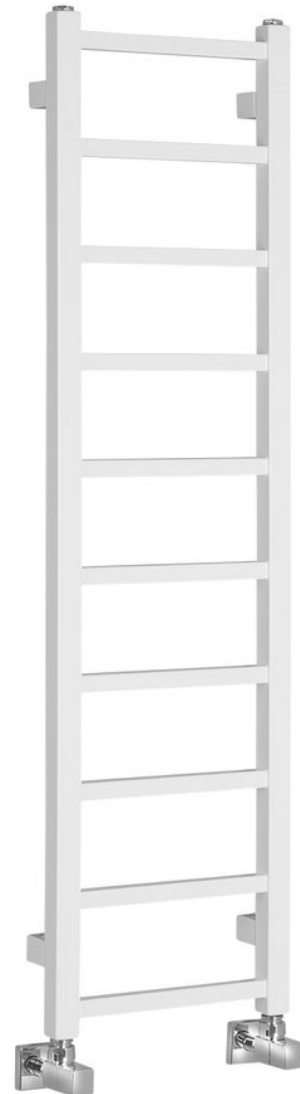

Order code: IR444T

Basic information

Brand: Sapho
Series: METRO LIGHT

Size

Width: 300 mm
Height: 1140 mm
Volume: 2.4 l

Properties

Colour: White
Material: Steel
Shape: H-Shape
Suggested heating element: 200 W
Heating type: Electric Heating, Combined heating - Electric/Central, Central heating
Connection centers: 270 mm
Output: 211 W
Temperature gradient: 75/65/20 °C
Weight / Piece: 4.9 kg
Packaging: 1 Piece
Warranty: 2 years

Spare parts

Bathroom radiator venting plug G1/2" metal (Order code: 26169)

Technical sheet