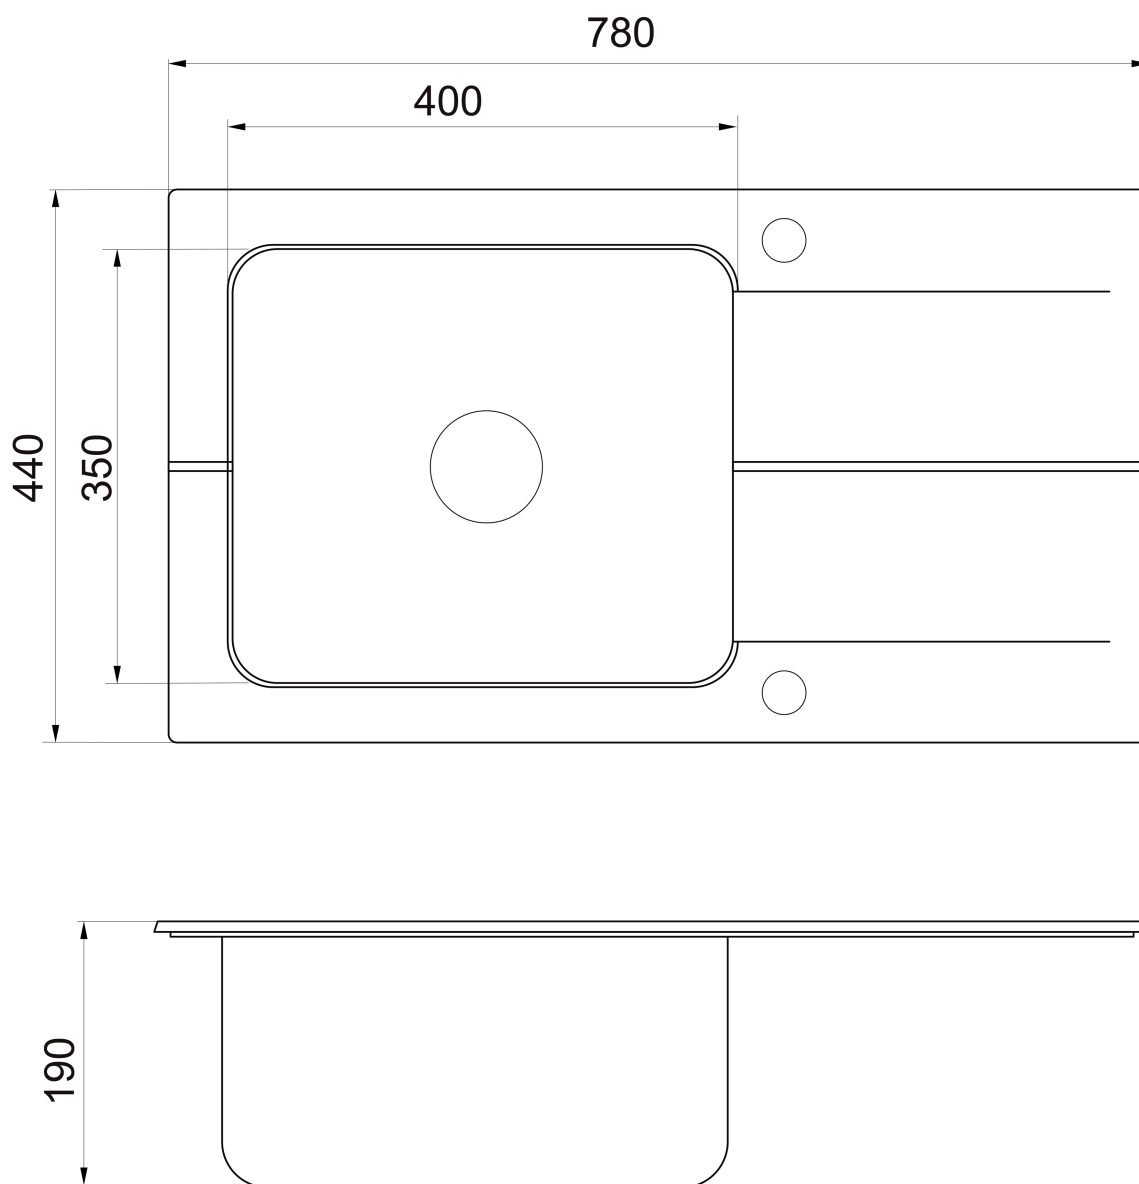

**PARGA 1 Bowl Kitchen Sink 78x44cm, Granite-Steel,
black**

Order code: GR9104

Basic information

Brand: Sapho

Size

Width: 780 mm

Height: 190 mm

Depth: 440 mm

Properties

Colour: Black, Stainless steel

Material: Stainless steel/granit

Installation: Top mount

Tap hole: 1 tap hole

Overflow: Yes

Shape: Rectangle

**Basin cabinet minimum
width:** 500 mm

Shelf: Left/Right by turning the sink

Package contains: Kitchen drain set with trap

Weight / Piece: 13.7 kg

Packaging: 1 Piece

Warranty: 2 years

Technical sheet

PARGA 1 Bowl Kitchen Sink 78x44cm, Granite-Steel,
black