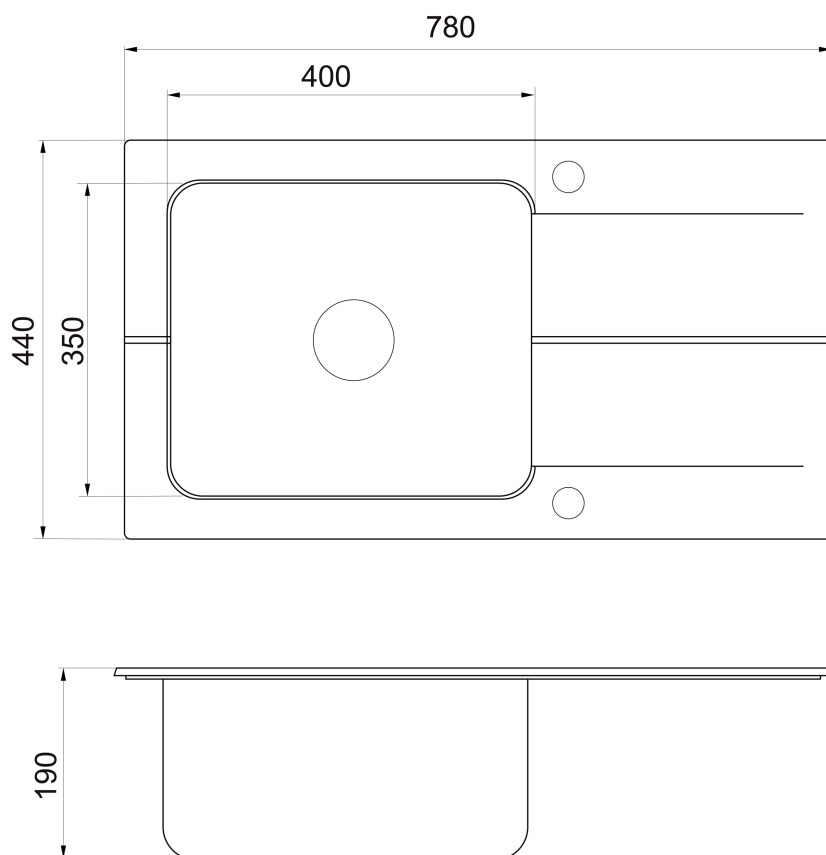

PARGA 1 Bowl Kitchen Sink 78x44cm, Granite-Steel, black

Order code: GR9104

Size

Width: 780 mm
Height: 190 mm
Depth: 440 mm

Properties

Colour: Black, Stainless steel
Material: Stainless steel/granit
Warranty: 2 years

Technical sheet

PARGA 1 Bowl Kitchen Sink 78x44cm, Granite-Steel,
black