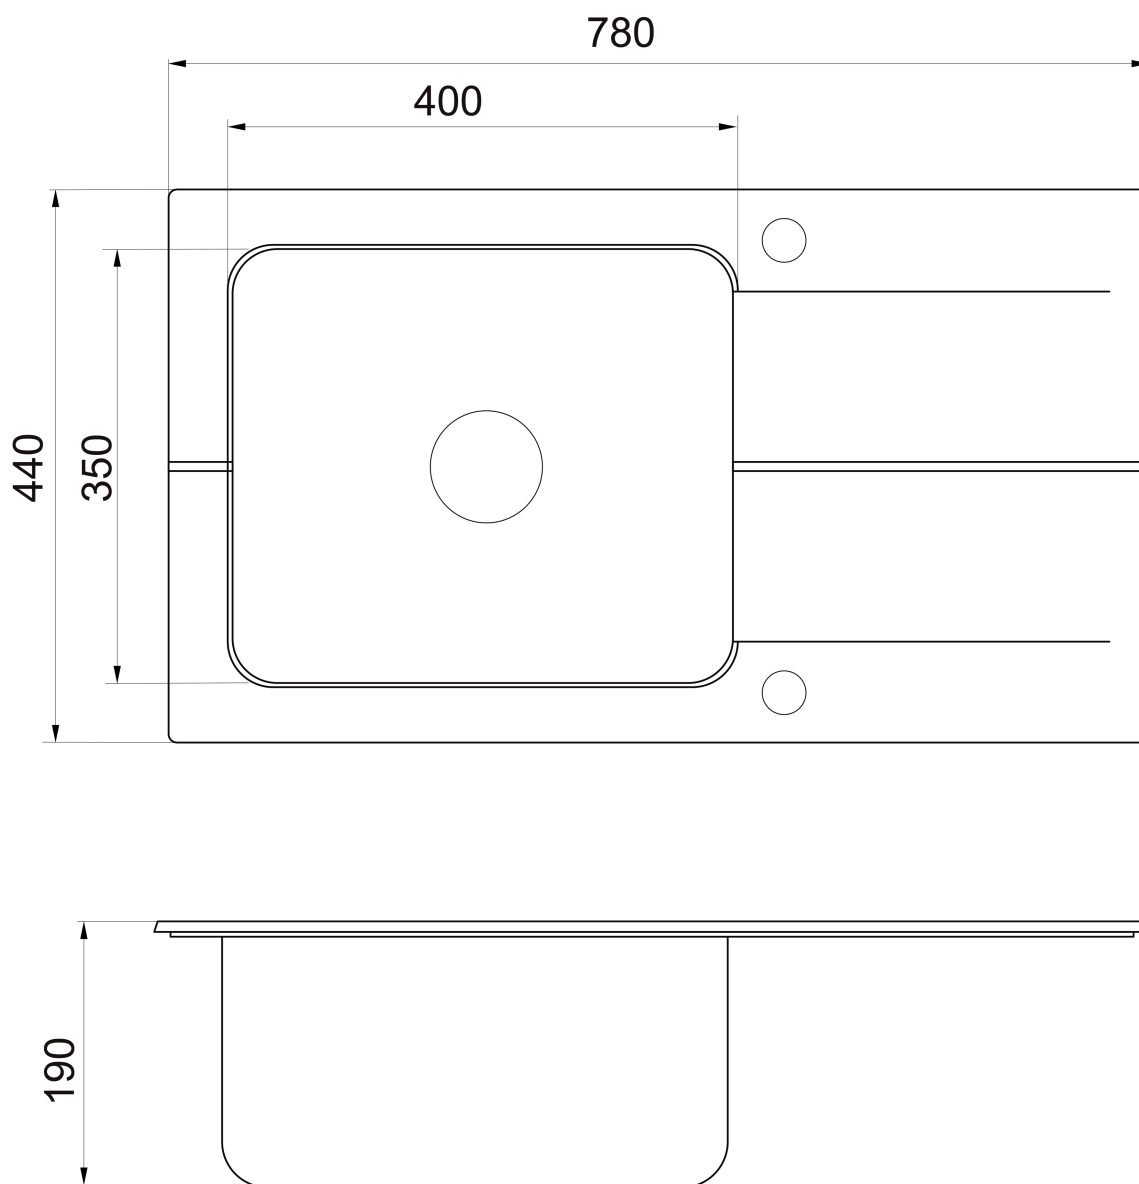

PARGA 1 Bowl Kitchen Sink 78x44cm, Granite-Steel, beige

Order code: GR9102

Basic information

Brand: Sapho

Size

Width: 780 mm

Height: 190 mm

Depth: 440 mm

Properties

Colour: Beige, Stainless steel

Material: Stainless steel/granit

Installation: Top mount

Tap hole: 1 tap hole

Overflow: Yes

Shape: Rectangle

Basin cabinet minimum width: 500 mm

Shelf: Left/Right by turning the sink

Package contains: Kitchen drain set with trap

Weight / Piece: 13.7 kg

Packaging: 1 Piece

Warranty: 2 years

Technical sheet

PARGA 1 Bowl Kitchen Sink 78x44cm, Granite-Steel,
beige