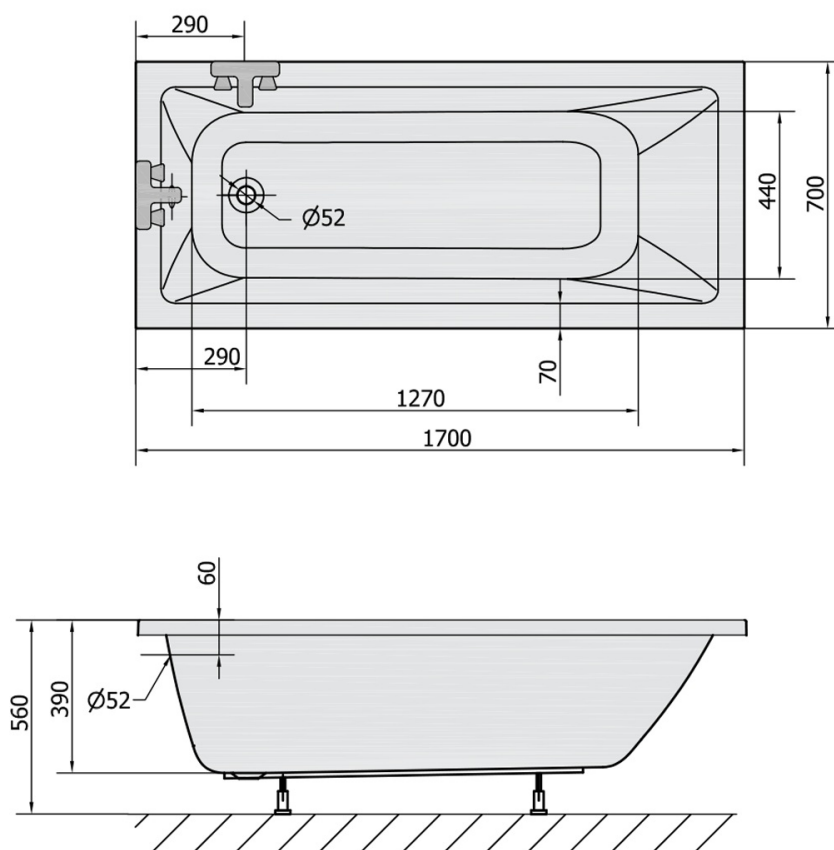

NOEMI Rectangular Bath 170x70x39cm, grey

Order code: 71708.30

Size

Length: 1700 mm
 Width: 700 mm
 Height: 390 mm
 Volume: 197 l

Properties

Colour: Grey
 Material: Acrylate
 Warranty: 10 years

Technical sheet

VOLUME 197L