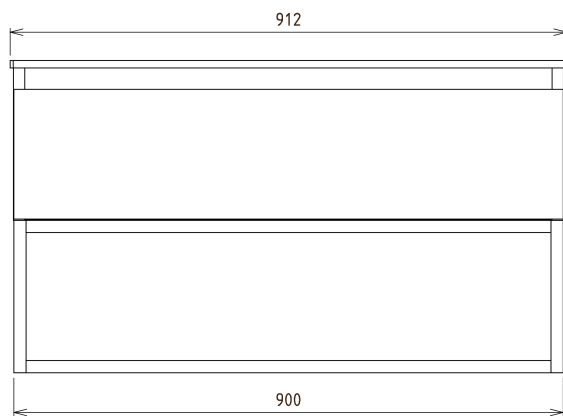

SKARA Vanity Unit 90x50x45cm, black matt/Oak Alabama

Order code: CG006-2222

Basic information

Brand: Sapho
Series: SKARA

Size

Width: 900 mm
Height: 500 mm
Depth: 450 mm

Properties

Colour: Brown
Decor: Oak Alabama
Colour options: According to the Swatch
Material: Aluminum, MDF/laminate
Installation: Wall-Hung
Type of cabinet: Drawers
Equipment: Silent and soft closing
Package does not contain: Washbasin
Weight / Piece: 22.0 kg
Warranty: 2 years

We recommend buy

1 Piece MURALES furniture space saving siphon, 5/4", 32mm waste, white (Order code: 151.032.0)

Spare parts

Furniture Hinge CAMAR 60x28 (Order code: D-07.091.660.05)

Technical sheet

Installation of drain + hot & cold water pipes