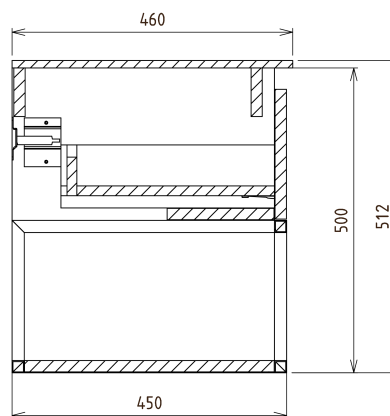

SKARA Vanity Unit 90x50x45cm, black matt/Oak Alabama

Order code: CG006-2222

Basic information

Brand: Sapho
Series: SKARA

Size

Width: 900 mm
Height: 500 mm
Depth: 450 mm

Properties

Colour: Brown
Decor: Oak Alabama
Colour options: According to the Swatch
Material: Aluminum, MDF/laminate
Installation: Wall-Hung
Type of cabinet: Drawers
Equipment: Silent and soft closing
Package does not contain: Washbasin
Weight / Piece: 22.0 kg
Warranty: 2 years

We recommend buy

1 Piece MURALES furniture space saving siphon, 5/4", 32mm waste, white (Order code: 151.032.0)

Spare parts

Furniture Hinge CAMAR 60x28 (Order code: D-07.091.660.05)

Technical sheet

Installation of drain + hot & cold water pipes