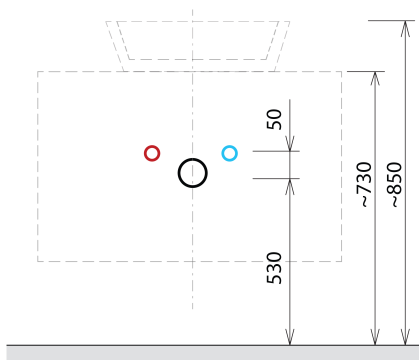

SKARA Vanity Unit 90x50x45cm, black matt/Oak Alabama

Order code: CG006-2222

Basic information

Brand: Sapho
Series: SKARA

Size

Width: 900 mm
Height: 500 mm
Depth: 450 mm

Properties

Colour: Brown
Decor: Oak Alabama
Colour options: According to the Swatch
Material: Aluminum, MDF/laminate
Installation: Wall-Hung
Type of cabinet: Drawers
Equipment: Silent and soft closing
Package does not contain: Washbasin
Weight / Piece: 22.0 kg
Warranty: 2 years

We recommend buy

1 Piece MURALES furniture space saving siphon, 5/4", 32mm waste, white (Order code: 151.032.0)

Spare parts

Furniture Hinge CAMAR 60x28 (Order code: D-07.091.660.05)

Technical sheet

Installation of drain + hot & cold water pipes