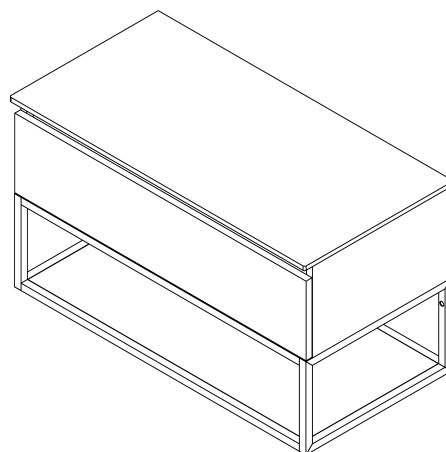

SKARA Vanity Unit 90x50x45cm, black matt/Oak Alabama

Order code: CG006-2222

Basic information

Brand: Sapho
Series: SKARA

Size

Width: 900 mm
Height: 500 mm
Depth: 450 mm

Properties

Colour: Brown
Decor: Oak Alabama
Colour options: According to the Swatch
Material: Aluminum, MDF/laminate
Installation: Wall-Hung
Type of cabinet: Drawers
Equipment: Silent and soft closing
Package does not contain: Washbasin
Weight / Piece: 22.0 kg
Warranty: 2 years

We recommend buy

1 Piece MURALES furniture space saving siphon, 5/4", 32mm waste, white (Order code: 151.032.0)

Spare parts

Furniture Hinge CAMAR 60x28 (Order code: D-07.091.660.05)

Technical sheet

Installation of drain + hot & cold water pipes