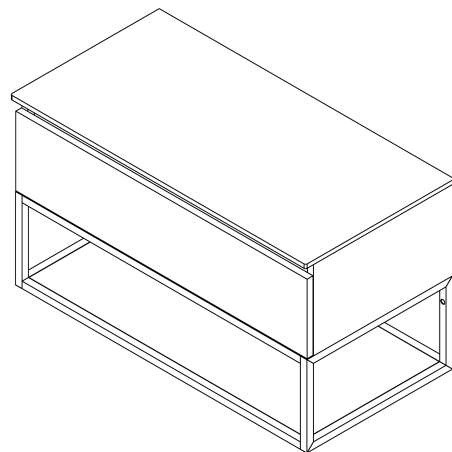

SKARA Vanity Unit 90x50x45cm, black matt/Oak Alabama

Order code: CG006-2222

Basic information

Brand: Sapho
Series: SKARA

Size

Width: 900 mm
Height: 500 mm
Depth: 450 mm

Properties

Colour: Brown
Decor: Oak Alabama
Colour options: According to the Swatch
Material: Aluminum, MDF/laminate
Installation: Wall-Hung
Type of cabinet: Drawers
Equipment: Silent and soft closing
Package does not contain: Washbasin
Weight / Piece: 22.0 kg
Warranty: 2 years

We recommend buy

1 Piece MURALES furniture space saving siphon, 5/4", 32mm waste, white (Order code: 151.032.0)

Spare parts

Furniture Hinge CAMAR 60x28 (Order code: D-07.091.660.05)

Technical sheet

Installation of drain + hot & cold water pipes