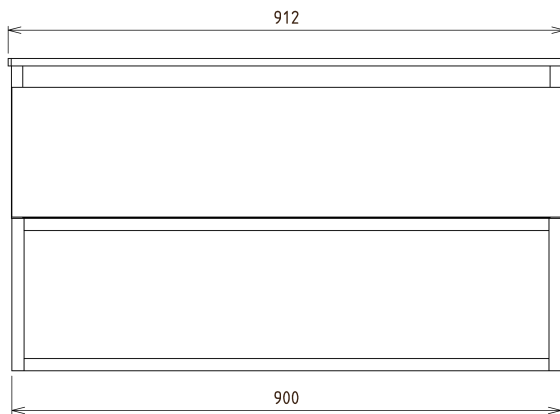

SKARA Vanity Unit 90x50x45cm, black matt/Oak Alabama

Order code: CG006-2222

Basic information

Brand: Sapho
Series: SKARA

Size

Width: 900 mm
Height: 500 mm
Depth: 450 mm

Properties

Colour: Brown
Decor: Oak Alabama
Colour options: According to the Swatch
Material: Aluminum, MDF/laminate
Installation: Wall-Hung
Type of cabinet: Drawers
Equipment: Silent and soft closing
Package does not contain: Washbasin
Weight / Piece: 22.0 kg
Warranty: 2 years

We recommend buy

1 Piece MURALES furniture space saving siphon, 5/4", 32mm waste, white (Order code: 151.032.0)

Spare parts

Furniture Hinge CAMAR 60x28 (Order code: D-07.091.660.05)

Technical sheet

Installation of drain + hot & cold water pipes