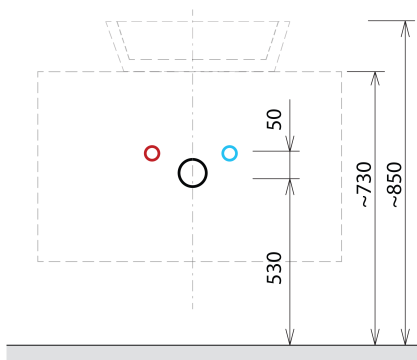

SKARA Vanity Unit 90x50x45cm, black matt/Oak Alabama

Order code: CG006-2222

Basic information

Brand: Sapho
Series: SKARA

Size

Width: 900 mm
Height: 500 mm
Depth: 450 mm

Properties

Colour: Brown
Decor: Oak Alabama
Colour options: According to the Swatch
Material: Aluminum, MDF/laminate
Installation: Wall-Hung
Type of cabinet: Drawers
Equipment: Silent and soft closing
Package does not contain: Washbasin
Weight / Piece: 22.0 kg
Warranty: 2 years

We recommend buy

1 Piece MURALES furniture space saving siphon, 5/4", 32mm waste, white (Order code: 151.032.0)

Spare parts

Furniture Hinge CAMAR 60x28 (Order code: D-07.091.660.05)

Technical sheet

Installation of drain + hot & cold water pipes