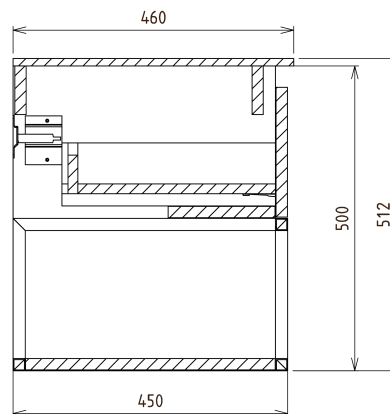

SKARA Vanity Unit 90x50x45cm, black matt/Oak Alabama

Order code: CG006-2222

Basic information

Brand: Sapho
Series: SKARA

Size

Width: 900 mm
Height: 500 mm
Depth: 450 mm

Properties

Colour: Brown
Decor: Oak Alabama
Colour options: According to the Swatch
Material: Aluminum, MDF/laminate
Installation: Wall-Hung
Type of cabinet: Drawers
Equipment: Silent and soft closing
Package does not contain: Washbasin
Weight / Piece: 22.0 kg
Warranty: 2 years

We recommend buy

1 Piece MURALES furniture space saving siphon, 5/4", 32mm waste, white (Order code: 151.032.0)

Spare parts

Furniture Hinge CAMAR 60x28 (Order code: D-07.091.660.05)

Technical sheet

Installation of drain + hot & cold water pipes