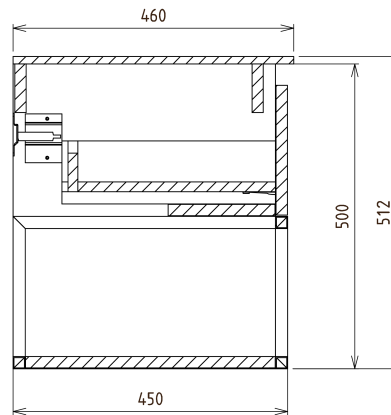

SKARA Vanity Unit 90x50x45cm, black matt/Oak Alabama

Order code: CG006-2222

Basic information

Brand: Sapho
Series: SKARA

Size

Width: 900 mm
Height: 500 mm
Depth: 450 mm

Properties

Colour: Brown
Decor: Oak Alabama
Colour options: According to the Swatch
Material: Aluminum, MDF/laminate
Installation: Wall-Hung
Type of cabinet: Drawers
Equipment: Silent and soft closing
Package does not contain: Washbasin
Weight / Piece: 22.0 kg
Warranty: 2 years

Spare parts

Furniture Hinge CAMAR 60x28 (Order code: D-07.091.660.05)

Technical sheet

Installation of drain + hot & cold water pipes