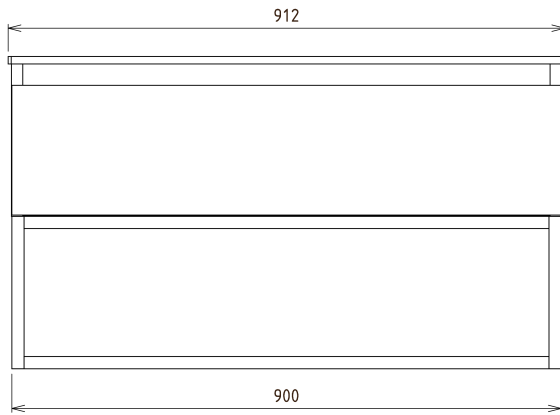

SKARA Vanity Unit 90x50x45cm, black matt/Oak Alabama

Order code: CG006-2222

Basic information

Brand: Sapho
Series: SKARA

Size

Width: 900 mm
Height: 500 mm
Depth: 450 mm

Properties

Colour: Brown
Decor: Oak Alabama
Colour options: According to the Swatch
Material: Aluminum, MDF/laminate
Installation: Wall-Hung
Type of cabinet: Drawers
Equipment: Silent and soft closing
Package does not contain: Washbasin
Weight / Piece: 22.0 kg
Warranty: 2 years

Spare parts

Furniture Hinge CAMAR 60x28 (Order code: D-07.091.660.05)

Technical sheet

Installation of drain + hot & cold water pipes