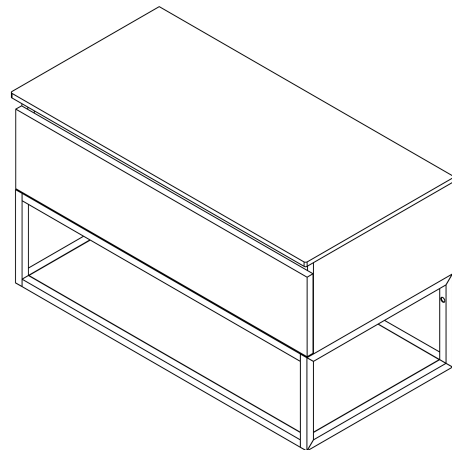

SKARA Vanity Unit 90x50x45cm, black matt/Oak Alabama

Order code: CG006-2222

Basic information

Brand: Sapho
Series: SKARA

Size

Width: 900 mm
Height: 500 mm
Depth: 450 mm

Properties

Colour: Brown
Decor: Oak Alabama
Colour options: According to the Swatch
Material: Aluminum, MDF/laminate
Installation: Wall-Hung
Type of cabinet: Drawers
Equipment: Silent and soft closing
Package does not contain: Washbasin
Weight / Piece: 22.0 kg
Warranty: 2 years

Spare parts

Furniture Hinge CAMAR 60x28 (Order code: D-07.091.660.05)

Technical sheet

Installation of drain + hot & cold water pipes