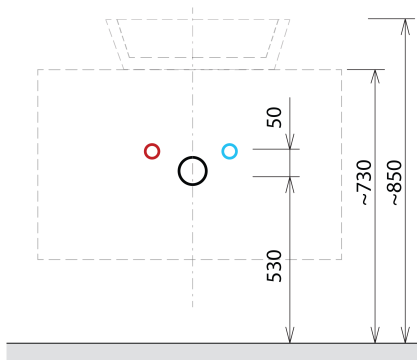

SKARA Vanity Unit 90x50x45cm, black matt/Oak Alabama

Order code: CG006-2222

Basic information

Brand: Sapho
Series: SKARA

Size

Width: 900 mm
Height: 500 mm
Depth: 450 mm

Properties

Colour: Brown
Decor: Oak Alabama
Colour options: According to the Swatch
Material: Aluminum, MDF/laminate
Installation: Wall-Hung
Type of cabinet: Drawers
Equipment: Silent and soft closing
Package does not contain: Washbasin
Weight / Piece: 22.0 kg
Warranty: 2 years

Spare parts

Furniture Hinge CAMAR 60x28 (Order code: D-07.091.660.05)

Technical sheet

Installation of drain + hot & cold water pipes