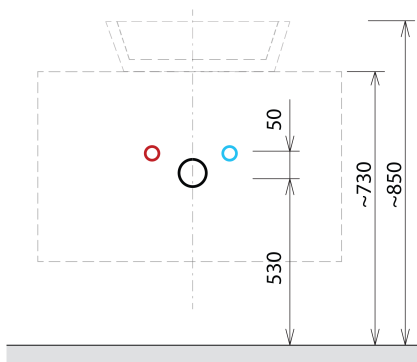

SKARA Vanity Unit 90x50x45cm, black matt/Oak Alabama

Order code: CG006-2222

Basic information

Brand: Sapho
Series: SKARA

Size

Width: 900 mm
Height: 500 mm
Depth: 450 mm

Properties

Colour: Brown
Decor: Oak Alabama
Colour options: According to the Swatch
Material: Aluminum, MDF/laminate
Installation: Wall-Hung
Type of cabinet: Drawers
Equipment: Silent and soft closing
Package does not contain: Washbasin
Weight / Piece: 22.0 kg
Warranty: 2 years

We recommend buy

1 Piece MURALES furniture space saving siphon, 5/4", 32mm waste, white (Order code: 151.032.0)

Spare parts

Furniture Hinge CAMAR 60x28 (Order code: D-07.091.660.05)

Technical sheet

Installation of drain + hot & cold water pipes