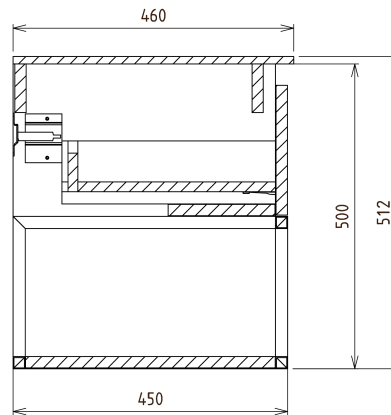

SKARA Vanity Unit 90x50x45cm, black matt/Oak Alabama

Order code: CG006-2222

Basic information

Brand: Sapho
Series: SKARA

Size

Width: 900 mm
Height: 500 mm
Depth: 450 mm

Properties

Colour: Brown
Decor: Oak Alabama
Colour options: According to the Swatch
Material: Aluminum, MDF/laminate
Installation: Wall-Hung
Type of cabinet: Drawers
Equipment: Silent and soft closing
Package does not contain: Washbasin
Weight / Piece: 22.0 kg
Warranty: 2 years

We recommend buy

1 Piece MURALES furniture space saving siphon, 5/4", 32mm waste, white (Order code: 151.032.0)

Spare parts

Furniture Hinge CAMAR 60x28 (Order code: D-07.091.660.05)

Technical sheet

Installation of drain + hot & cold water pipes