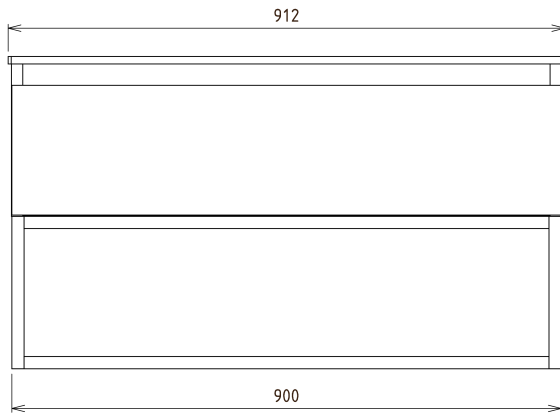

SKARA Vanity Unit 90x50x45cm, black matt/Oak Alabama

Order code: CG006-2222

Basic information

Brand: Sapho
Series: SKARA

Size

Width: 900 mm
Height: 500 mm
Depth: 450 mm

Properties

Colour: Brown
Decor: Oak Alabama
Colour options: According to the Swatch
Material: Aluminum, MDF/laminate
Installation: Wall-Hung
Type of cabinet: Drawers
Equipment: Silent and soft closing
Package does not contain: Washbasin
Weight / Piece: 22.0 kg
Warranty: 2 years

We recommend buy

1 Piece MURALES furniture space saving siphon, 5/4", 32mm waste, white (Order code: 151.032.0)

Spare parts

Furniture Hinge CAMAR 60x28 (Order code: D-07.091.660.05)

Technical sheet

Installation of drain + hot & cold water pipes