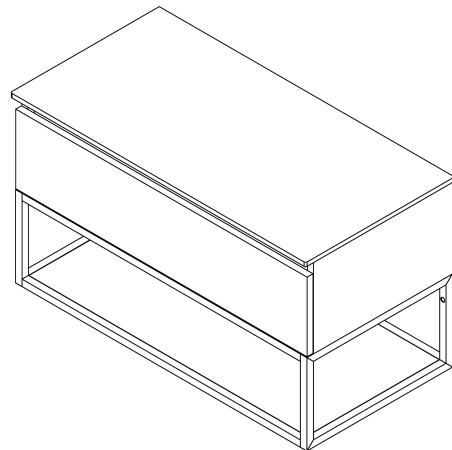

SKARA Vanity Unit 90x50x45cm, black matt/Oak Alabama

Order code: CG006-2222

Basic information

Brand: Sapho
Series: SKARA

Size

Width: 900 mm
Height: 500 mm
Depth: 450 mm

Properties

Colour: Brown
Decor: Oak Alabama
Colour options: According to the Swatch
Material: Aluminum, MDF/laminate
Installation: Wall-Hung
Type of cabinet: Drawers
Equipment: Silent and soft closing
Package does not contain: Washbasin
Weight / Piece: 22.0 kg
Warranty: 2 years

We recommend buy

1 Piece MURALES furniture space saving siphon, 5/4", 32mm waste, white (Order code: 151.032.0)

Spare parts

Furniture Hinge CAMAR 60x28 (Order code: D-07.091.660.05)

Technical sheet

Installation of drain + hot & cold water pipes