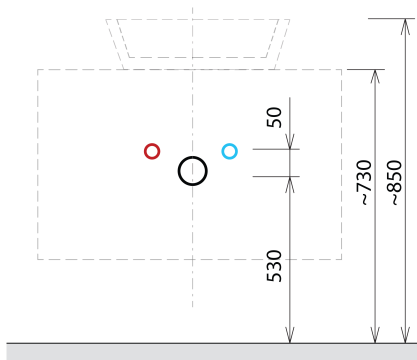

SKARA Vanity Unit 90x50x45cm, black matt/Oak Alabama

Order code: CG006-2222

Basic information

Brand: Sapho
Series: SKARA

Size

Width: 900 mm
Height: 500 mm
Depth: 450 mm

Properties

Colour: Brown
Decor: Oak Alabama
Colour options: According to the Swatch
Material: Aluminum, MDF/laminate
Installation: Wall-Hung
Type of cabinet: Drawers
Equipment: Silent and soft closing
Package does not contain: Washbasin
Weight / Piece: 22.0 kg
Warranty: 2 years

We recommend buy

1 Piece MURALES furniture space saving siphon, 5/4", 32mm waste, white (Order code: 151.032.0)

Spare parts

Furniture Hinge CAMAR 60x28 (Order code: D-07.091.660.05)

Technical sheet

Installation of drain + hot & cold water pipes