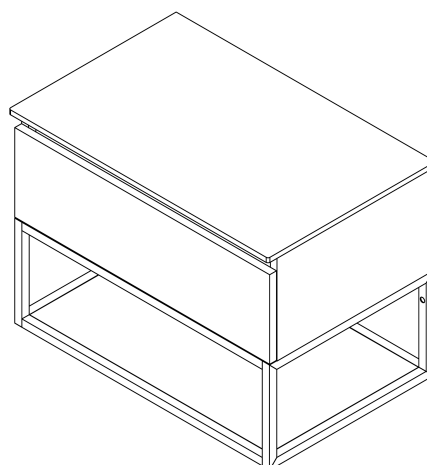

Technical sheet

Installation of drain + hot & cold water pipes