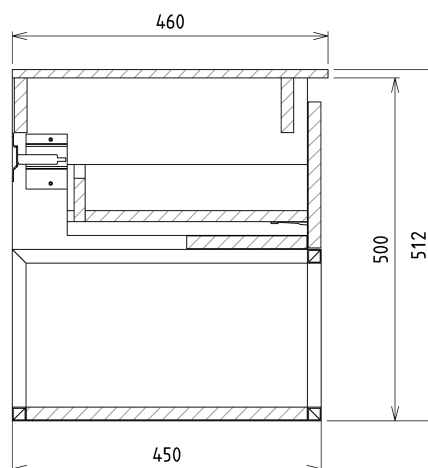

SKARA Vanity Unit 70x50x45cm, black matt/Oak Alabama

Order code: CG005-2222

Basic information

Brand: Sapho
Series: SKARA

Size

Width: 700 mm
Height: 500 mm
Depth: 450 mm

Properties

Colour: Brown
Decor: Oak Alabama
Colour options: According to the Swatch
Material: Aluminum, MDF/laminate
Installation: Wall-Hung
Type of cabinet: Drawers
Equipment: Silent and soft closing
Package does not contain: Washbasin
Weight / Piece: 19.0 kg
Warranty: 2 years

We recommend buy

1 Piece MURALES furniture space saving siphon, 5/4", 32mm waste, white (Order code: 151.032.0)

Spare parts

Furniture Hinge CAMAR 60x28 (Order code: D-07.091.660.05)

Technical sheet

Installation of drain + hot & cold water pipes