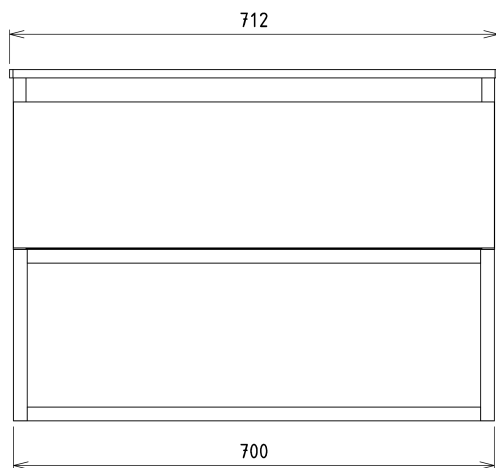

SKARA Vanity Unit 70x50x45cm, black matt/Oak Alabama

Order code: CG005-2222

Basic information

Brand: Sapho
Series: SKARA

Size

Width: 700 mm
Height: 500 mm
Depth: 450 mm

Properties

Colour: Brown
Decor: Oak Alabama
Colour options: According to the Swatch
Material: Aluminum, MDF/laminate
Installation: Wall-Hung
Type of cabinet: Drawers
Equipment: Silent and soft closing
Package does not contain: Washbasin
Weight / Piece: 19.0 kg
Warranty: 2 years

We recommend buy

1 Piece MURALES furniture space saving siphon, 5/4", 32mm waste, white (Order code: 151.032.0)

Spare parts

Furniture Hinge CAMAR 60x28 (Order code: D-07.091.660.05)

Technical sheet

Installation of drain + hot & cold water pipes