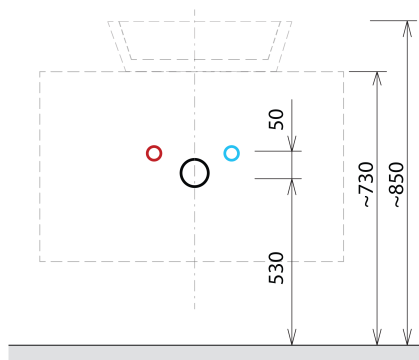

SKARA Vanity Unit 70x50x45cm, black matt/Oak Alabama

Order code: CG005-2222

Basic information

Brand: Sapho
Series: SKARA

Size

Width: 700 mm
Height: 500 mm
Depth: 450 mm

Properties

Colour: Brown
Decor: Oak Alabama
Colour options: According to the Swatch
Material: Aluminum, MDF/laminate
Installation: Wall-Hung
Type of cabinet: Drawers
Equipment: Silent and soft closing
Package does not contain: Washbasin
Weight / Piece: 19.0 kg
Warranty: 2 years

We recommend buy

1 Piece MURALES furniture space saving siphon, 5/4", 32mm waste, white (Order code: 151.032.0)

Spare parts

Furniture Hinge CAMAR 60x28 (Order code: D-07.091.660.05)

Technical sheet

Installation of drain + hot & cold water pipes