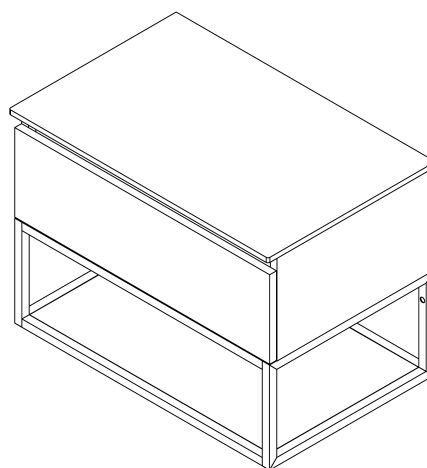

SKARA Vanity Unit 70x50x45cm, black matt/Oak Alabama

Order code: CG005-2222

Basic information

Brand: Sapho
Series: SKARA

Size

Width: 700 mm
Height: 500 mm
Depth: 450 mm

Properties

Colour: Brown
Decor: Oak Alabama
Colour options: According to the Swatch
Material: Aluminum, MDF/laminate
Installation: Wall-Hung
Type of cabinet: Drawers
Equipment: Silent and soft closing
Package does not contain: Washbasin
Weight / Piece: 19.0 kg
Warranty: 2 years

We recommend buy

1 Piece MURALES furniture space saving siphon, 5/4", 32mm waste, white (Order code: 151.032.0)

Spare parts

Furniture Hinge CAMAR 60x28 (Order code: D-07.091.660.05)

Technical sheet

Installation of drain + hot & cold water pipes