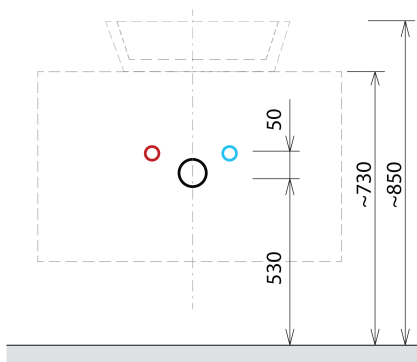

SKARA Vanity Unit 70x50x45cm, black matt/Oak Alabama

Order code: CG005-2222

Basic information

Brand: Sapho
Series: SKARA

Size

Width: 700 mm
Height: 500 mm
Depth: 450 mm

Properties

Colour: Brown
Decor: Oak Alabama
Colour options: According to the Swatch
Material: Aluminum, MDF/laminate
Installation: Wall-Hung
Type of cabinet: Drawers
Equipment: Silent and soft closing
Package does not contain: Washbasin
Weight / Piece: 19.0 kg
Warranty: 2 years

We recommend buy

1 Piece MURALES furniture space saving siphon, 5/4", 32mm waste, white (Order code: 151.032.0)

Spare parts

Furniture Hinge CAMAR 60x28 (Order code: D-07.091.660.05)

Technical sheet

Installation of drain + hot & cold water pipes