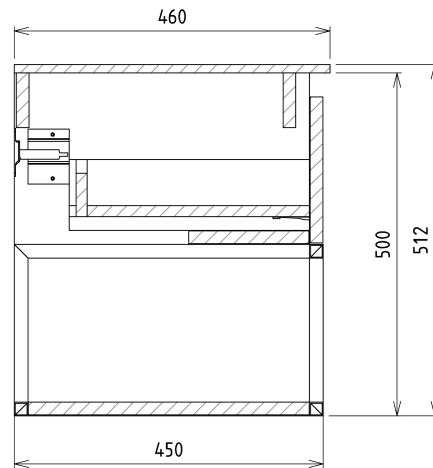

SKARA Vanity Unit 70x50x45cm, black matt/Oak Alabama

Order code: CG005-2222

Basic information

Brand: Sapho
Series: SKARA

Size

Width: 700 mm
Height: 500 mm
Depth: 450 mm

Properties

Colour: Brown
Decor: Oak Alabama
Colour options: According to the Swatch
Material: Aluminum, MDF/laminate
Installation: Wall-Hung
Type of cabinet: Drawers
Equipment: Silent and soft closing
Package does not contain: Washbasin
Weight / Piece: 19.0 kg
Warranty: 2 years

We recommend buy

1 Piece MURALES furniture space saving siphon, 5/4", 32mm waste, white (Order code: 151.032.0)

Spare parts

Furniture Hinge CAMAR 60x28 (Order code: D-07.091.660.05)

Technical sheet

Installation of drain + hot & cold water pipes