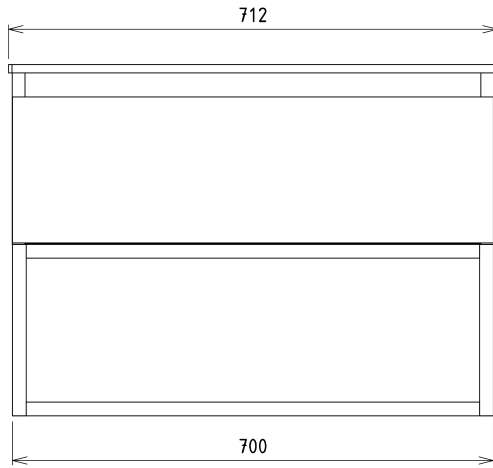

SKARA Vanity Unit 70x50x45cm, black matt/Oak Alabama

Order code: CG005-2222

Basic information

Brand: Sapho
Series: SKARA

Size

Width: 700 mm
Height: 500 mm
Depth: 450 mm

Properties

Colour: Brown
Decor: Oak Alabama
Colour options: According to the Swatch
Material: Aluminum, MDF/laminate
Installation: Wall-Hung
Type of cabinet: Drawers
Equipment: Silent and soft closing
Package does not contain: Washbasin
Weight / Piece: 19.0 kg
Warranty: 2 years

We recommend buy

1 Piece MURALES furniture space saving siphon, 5/4", 32mm waste, white (Order code: 151.032.0)

Spare parts

Furniture Hinge CAMAR 60x28 (Order code: D-07.091.660.05)

Technical sheet

Installation of drain + hot & cold water pipes