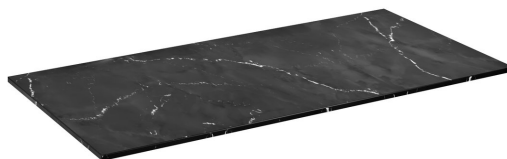

# SKARA Rockstone Countertop 91,2x12x46cm, black attica

**Order code:** CG026-0598

## Basic information

**Brand:** Sapho  
**Series:** SKARA

## Size

**Width:** 912 mm  
**Height:** 12 mm  
**Depth:** 460 mm

## Properties

**Colour:** Black matt  
**Decor:** Black Attica  
**Colour options:** According to the Swatch  
**Material:** Solid Surface - Artificial stone  
**Type of cabinet:** Countertop  
**Type of washbasin:** Countertop washbasin  
**Weight / Piece:** 11.2 kg  
**Packaging:** 1 Piece  
**Warranty:** 2 years