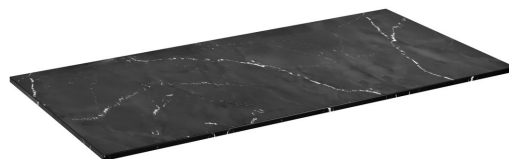

SKARA Rockstone Countertop 91,2x12x46cm, black attica

Order code: CG026-0598

Basic information

Brand: Sapho
Series: SKARA

Size

Width: 912 mm
Height: 12 mm
Depth: 460 mm

Properties

Colour: Black matt
Decor: Black Attica
Colour options: According to the Swatch
Material: Solid Surface - Artificial stone
Type of cabinet: Countertop
Type of washbasin: Countertop washbasin
Weight / Piece: 11.2 kg
Packaging: 1 Piece
Warranty: 2 years