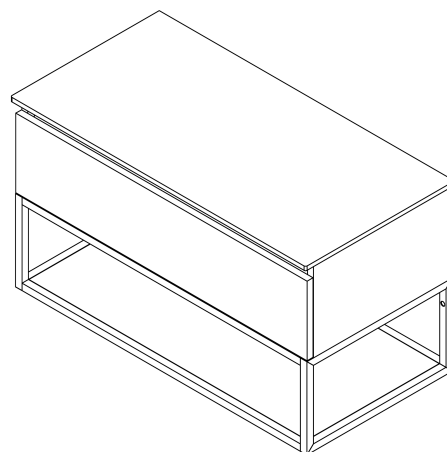

SKARA Vanity Unit 90x50x45cm, black matt/oak collingwood

Order code: CG006-1919

Basic information

Brand: Sapho
Series: SKARA

Size

Width: 900 mm
Height: 500 mm
Depth: 450 mm

Properties

Colour: Brown
Decor: Collingwood Oak
Colour options: According to the Swatch
Material: Aluminum, MDF/laminate
Installation: Wall-Hung
Type of cabinet: Drawers
Equipment: Silent and soft closing
Package does not contain: Washbasin
Weight / Piece: 22.0 kg
Warranty: 2 years

We recommend buy

1 Piece MURALES furniture space saving siphon, 5/4", 32mm waste, white (Order code: 151.032.0)

Spare parts

Furniture Hinge CAMAR 60x28 (Order code: D-07.091.660.05)

Technical sheet

Installation of drain + hot & cold water pipes