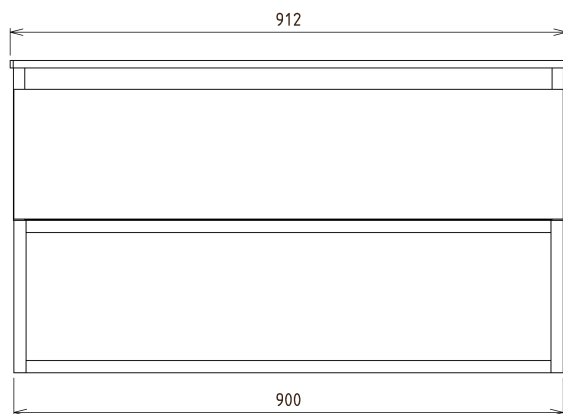

SKARA Vanity Unit 90x50x45cm, black matt/oak collingwood

Order code: CG006-1919

Basic information

Brand: Sapho
Series: SKARA

Size

Width: 900 mm
Height: 500 mm
Depth: 450 mm

Properties

Colour: Brown
Decor: Collingwood Oak
Colour options: According to the Swatch
Material: Aluminum, MDF/laminate
Installation: Wall-Hung
Type of cabinet: Drawers
Equipment: Silent and soft closing
Package does not contain: Washbasin
Weight / Piece: 22.0 kg
Warranty: 2 years

We recommend buy

1 Piece MURALES furniture space saving siphon, 5/4", 32mm waste, white (Order code: 151.032.0)

Spare parts

Furniture Hinge CAMAR 60x28 (Order code: D-07.091.660.05)

Technical sheet

Installation of drain + hot & cold water pipes