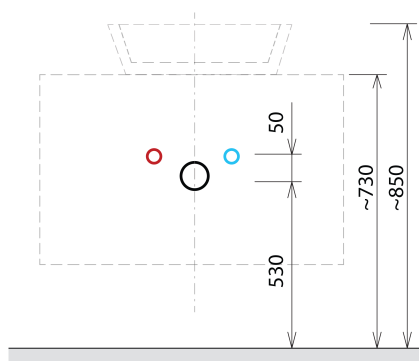

SKARA Vanity Unit 90x50x45cm, black matt/oak collingwood

Order code: CG006-1919

Basic information

Brand: Sapho
Series: SKARA

Size

Width: 900 mm
Height: 500 mm
Depth: 450 mm

Properties

Colour: Brown
Decor: Collingwood Oak
Colour options: According to the Swatch
Material: Aluminum, MDF/laminate
Installation: Wall-Hung
Type of cabinet: Drawers
Equipment: Silent and soft closing
Package does not contain: Washbasin
Weight / Piece: 22.0 kg
Warranty: 2 years

We recommend buy

1 Piece MURALES furniture space saving siphon, 5/4", 32mm waste, white (Order code: 151.032.0)

Spare parts

Furniture Hinge CAMAR 60x28 (Order code: D-07.091.660.05)

Technical sheet

Installation of drain + hot & cold water pipes