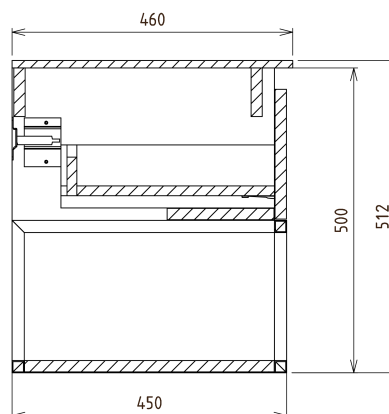

SKARA Vanity Unit 90x50x45cm, black matt/oak collingwood

Order code: CG006-1919

Basic information

Brand: Sapho
Series: SKARA

Size

Width: 900 mm
Height: 500 mm
Depth: 450 mm

Properties

Colour: Brown
Decor: Collingwood Oak
Colour options: According to the Swatch
Material: Aluminum, MDF/laminate
Installation: Wall-Hung
Type of cabinet: Drawers
Equipment: Silent and soft closing
Package does not contain: Washbasin
Weight / Piece: 22.0 kg
Warranty: 2 years

We recommend buy

1 Piece MURALES furniture space saving siphon, 5/4", 32mm waste, white (Order code: 151.032.0)

Spare parts

Furniture Hinge CAMAR 60x28 (Order code: D-07.091.660.05)

Technical sheet

Installation of drain + hot & cold water pipes