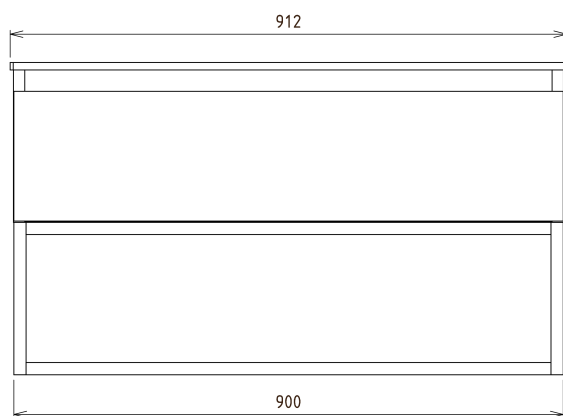

SKARA Vanity Unit 90x50x45cm, black matt/oak collingwood

Order code: CG006-1919

Basic information

Brand: Sapho
Series: SKARA

Size

Width: 900 mm
Height: 500 mm
Depth: 450 mm

Properties

Colour: Brown
Decor: Collingwood Oak
Colour options: According to the Swatch
Material: Aluminum, MDF/laminate
Installation: Wall-Hung
Type of cabinet: Drawers
Equipment: Silent and soft closing
Package does not contain: Washbasin
Weight / Piece: 22.0 kg
Warranty: 2 years

We recommend buy

1 Piece MURALES furniture space saving siphon, 5/4", 32mm waste, white (Order code: 151.032.0)

Spare parts

Furniture Hinge CAMAR 60x28 (Order code: D-07.091.660.05)

Technical sheet

Installation of drain + hot & cold water pipes