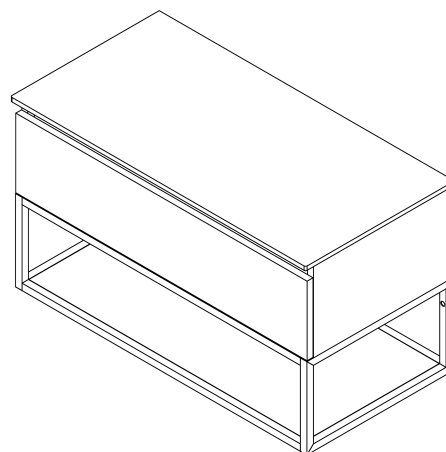

SKARA Vanity Unit 90x50x45cm, black matt/oak collingwood

Order code: CG006-1919

Basic information

Brand: Sapho
Series: SKARA

Size

Width: 900 mm
Height: 500 mm
Depth: 450 mm

Properties

Colour: Brown
Decor: Collingwood Oak
Colour options: According to the Swatch
Material: Aluminum, MDF/laminate
Installation: Wall-Hung
Type of cabinet: Drawers
Equipment: Silent and soft closing
Package does not contain: Washbasin
Weight / Piece: 22.0 kg
Warranty: 2 years

We recommend buy

1 Piece MURALES furniture space saving siphon, 5/4", 32mm waste, white (Order code: 151.032.0)

Spare parts

Furniture Hinge CAMAR 60x28 (Order code: D-07.091.660.05)

Technical sheet

Installation of drain + hot & cold water pipes