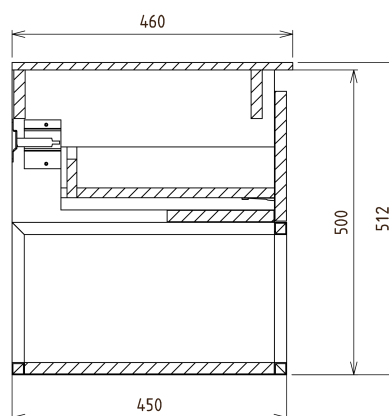

SKARA Vanity Unit 90x50x45cm, black matt/oak collingwood

Order code: CG006-1919

Basic information

Brand: Sapho
Series: SKARA

Size

Width: 900 mm
Height: 500 mm
Depth: 450 mm

Properties

Colour: Brown
Decor: Collingwood Oak
Colour options: According to the Swatch
Material: Aluminum, MDF/laminate
Installation: Wall-Hung
Type of cabinet: Drawers
Equipment: Silent and soft closing
Package does not contain: Washbasin
Weight / Piece: 22.0 kg
Warranty: 2 years

We recommend buy

1 Piece MURALES furniture space saving siphon, 5/4", 32mm waste, white (Order code: 151.032.0)

Spare parts

Furniture Hinge CAMAR 60x28 (Order code: D-07.091.660.05)

Technical sheet

Installation of drain + hot & cold water pipes