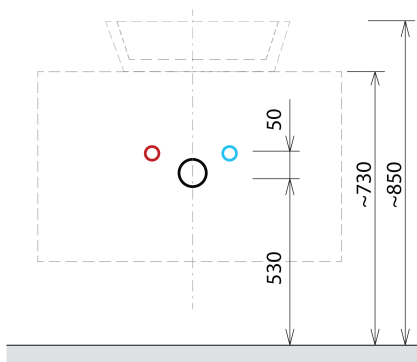

SKARA Vanity Unit 90x50x45cm, black matt/oak collingwood

Order code: CG006-1919

Basic information

Brand: Sapho
Series: SKARA

Size

Width: 900 mm
Height: 500 mm
Depth: 450 mm

Properties

Colour: Brown
Decor: Collingwood Oak
Colour options: According to the Swatch
Material: Aluminum, MDF/laminate
Installation: Wall-Hung
Type of cabinet: Drawers
Equipment: Silent and soft closing
Package does not contain: Washbasin
Weight / Piece: 22.0 kg
Warranty: 2 years

We recommend buy

1 Piece MURALES furniture space saving siphon, 5/4", 32mm waste, white (Order code: 151.032.0)

Spare parts

Furniture Hinge CAMAR 60x28 (Order code: D-07.091.660.05)

Technical sheet

Installation of drain + hot & cold water pipes