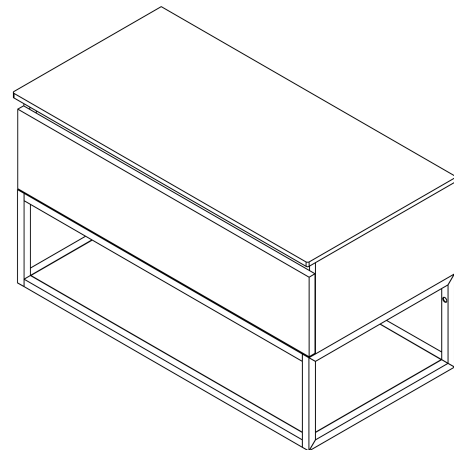

SKARA Vanity Unit 90x50x45cm, black matt/oak collingwood

Order code: CG006-1919

Basic information

Brand: Sapho
Series: SKARA

Size

Width: 900 mm
Height: 500 mm
Depth: 450 mm

Properties

Colour: Brown
Decor: Collingwood Oak
Colour options: According to the Swatch
Material: Aluminum, MDF/laminate
Installation: Wall-Hung
Type of cabinet: Drawers
Equipment: Silent and soft closing
Package does not contain: Washbasin
Weight / Piece: 22.0 kg
Warranty: 2 years

We recommend buy

1 Piece MURALES furniture space saving siphon, 5/4", 32mm waste, white (Order code: 151.032.0)

Spare parts

Furniture Hinge CAMAR 60x28 (Order code: D-07.091.660.05)

Technical sheet

Installation of drain + hot & cold water pipes