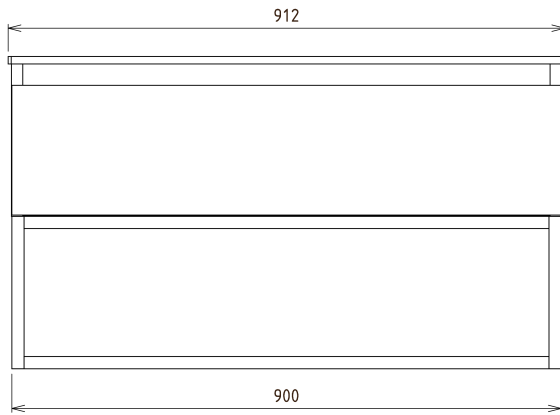

SKARA Vanity Unit 90x50x45cm, black matt/oak collingwood

Order code: CG006-1919

Basic information

Brand: Sapho
Series: SKARA

Size

Width: 900 mm
Height: 500 mm
Depth: 450 mm

Properties

Colour: Brown
Decor: Collingwood Oak
Colour options: According to the Swatch
Material: Aluminum, MDF/laminate
Installation: Wall-Hung
Type of cabinet: Drawers
Equipment: Silent and soft closing
Package does not contain: Washbasin
Weight / Piece: 22.0 kg
Warranty: 2 years

We recommend buy

1 Piece MURALES furniture space saving siphon, 5/4", 32mm waste, white (Order code: 151.032.0)

Spare parts

Furniture Hinge CAMAR 60x28 (Order code: D-07.091.660.05)

Technical sheet

Installation of drain + hot & cold water pipes