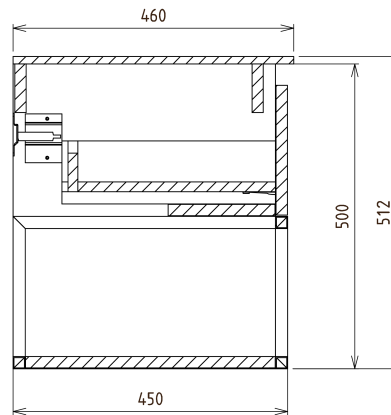

SKARA Vanity Unit 90x50x45cm, black matt/oak collingwood

Order code: CG006-1919

Basic information

Brand: Sapho
Series: SKARA

Size

Width: 900 mm
Height: 500 mm
Depth: 450 mm

Properties

Colour: Brown
Decor: Collingwood Oak
Colour options: According to the Swatch
Material: Aluminum, MDF/laminate
Installation: Wall-Hung
Type of cabinet: Drawers
Equipment: Silent and soft closing
Package does not contain: Washbasin
Weight / Piece: 22.0 kg
Warranty: 2 years

We recommend buy

1 Piece MURALES furniture space saving siphon, 5/4", 32mm waste, white (Order code: 151.032.0)

Spare parts

Furniture Hinge CAMAR 60x28 (Order code: D-07.091.660.05)

Technical sheet

Installation of drain + hot & cold water pipes