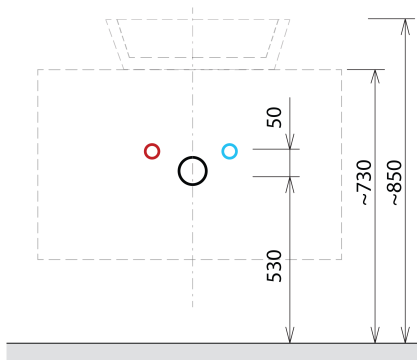

SKARA Vanity Unit 90x50x45cm, black matt/oak collingwood

Order code: CG006-1919

Basic information

Brand: Sapho
Series: SKARA

Size

Width: 900 mm
Height: 500 mm
Depth: 450 mm

Properties

Colour: Brown
Decor: Collingwood Oak
Colour options: According to the Swatch
Material: Aluminum, MDF/laminate
Installation: Wall-Hung
Type of cabinet: Drawers
Equipment: Silent and soft closing
Package does not contain: Washbasin
Weight / Piece: 22.0 kg
Warranty: 2 years

We recommend buy

1 Piece MURALES furniture space saving siphon, 5/4", 32mm waste, white (Order code: 151.032.0)

Spare parts

Furniture Hinge CAMAR 60x28 (Order code: D-07.091.660.05)

Technical sheet

Installation of drain + hot & cold water pipes