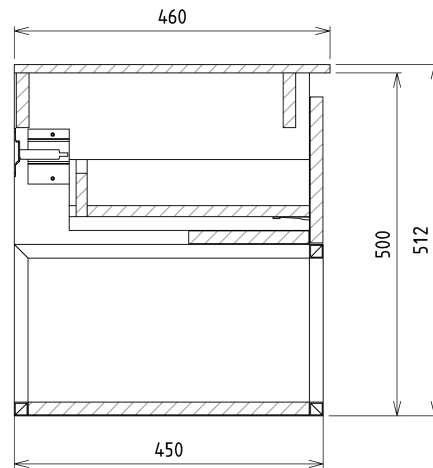

SKARA Vanity Unit 70x50x45cm, black matt/oak collingwood

Order code: CG005-1919

Basic information

Brand: Sapho
Series: SKARA

Size

Width: 700 mm
Height: 500 mm
Depth: 450 mm

Properties

Colour: Brown
Decor: Collingwood Oak
Colour options: According to the Swatch
Material: Aluminum, MDF/laminate
Installation: Wall-Hung
Type of cabinet: Drawers
Equipment: Silent and soft closing
Package does not contain: Washbasin
Weight / Piece: 19.0 kg
Warranty: 2 years

We recommend buy

1 Piece MURALES furniture space saving siphon, 5/4", 32mm waste, white (Order code: 151.032.0)

Spare parts

Furniture Hinge CAMAR 60x28 (Order code: D-07.091.660.05)

Technical sheet

Installation of drain + hot & cold water pipes