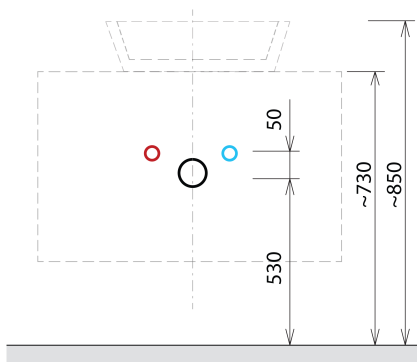

SKARA Vanity Unit 70x50x45cm, black matt/oak collingwood

Order code: CG005-1919

Basic information

Brand: Sapho
Series: SKARA

Size

Width: 700 mm
Height: 500 mm
Depth: 450 mm

Properties

Colour: Brown
Decor: Collingwood Oak
Colour options: According to the Swatch
Material: Aluminum, MDF/laminate
Installation: Wall-Hung
Type of cabinet: Drawers
Equipment: Silent and soft closing
Package does not contain: Washbasin
Weight / Piece: 19.0 kg
Warranty: 2 years

We recommend buy

1 Piece MURALES furniture space saving siphon, 5/4", 32mm waste, white (Order code: 151.032.0)

Spare parts

Furniture Hinge CAMAR 60x28 (Order code: D-07.091.660.05)

Technical sheet

Installation of drain + hot & cold water pipes