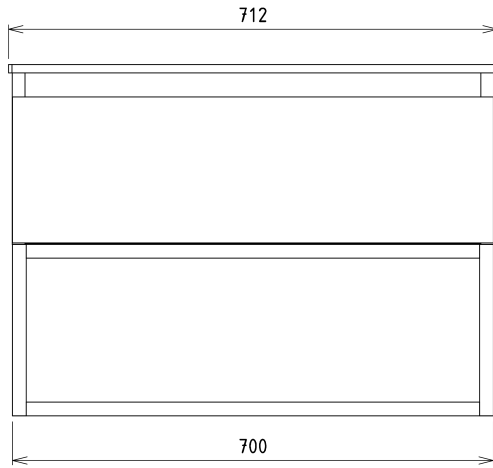

SKARA Vanity Unit 70x50x45cm, black matt/oak collingwood

Order code: CG005-1919

Basic information

Brand: Sapho
Series: SKARA

Size

Width: 700 mm
Height: 500 mm
Depth: 450 mm

Properties

Colour: Brown
Decor: Collingwood Oak
Colour options: According to the Swatch
Material: Aluminum, MDF/laminate
Installation: Wall-Hung
Type of cabinet: Drawers
Equipment: Silent and soft closing
Package does not contain: Washbasin
Weight / Piece: 19.0 kg
Warranty: 2 years

We recommend buy

1 Piece MURALES furniture space saving siphon, 5/4", 32mm waste, white (Order code: 151.032.0)

Spare parts

Furniture Hinge CAMAR 60x28 (Order code: D-07.091.660.05)

Technical sheet

Installation of drain + hot & cold water pipes