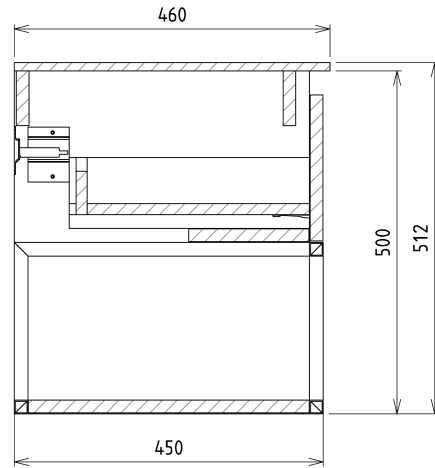

SKARA Vanity Unit 70x50x45cm, black matt/oak collingwood

Order code: CG005-1919

Basic information

Brand: Sapho
Series: SKARA

Size

Width: 700 mm
Height: 500 mm
Depth: 450 mm

Properties

Colour: Brown
Decor: Collingwood Oak
Colour options: According to the Swatch
Material: Aluminum, MDF/laminate
Installation: Wall-Hung
Type of cabinet: Drawers
Equipment: Silent and soft closing
Package does not contain: Washbasin
Weight / Piece: 19.0 kg
Warranty: 2 years

We recommend buy

1 Piece MURALES furniture space saving siphon, 5/4", 32mm waste, white (Order code: 151.032.0)

Spare parts

Furniture Hinge CAMAR 60x28 (Order code: D-07.091.660.05)

Technical sheet

Installation of drain + hot & cold water pipes