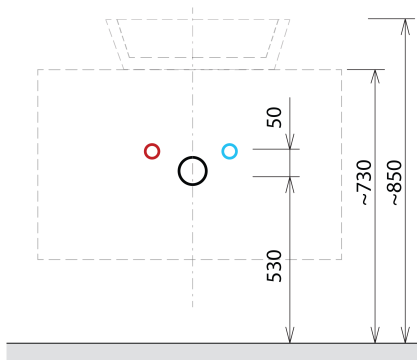

SKARA Vanity Unit 70x50x45cm, black matt/oak collingwood

Order code: CG005-1919

Basic information

Brand: Sapho
Series: SKARA

Size

Width: 700 mm
Height: 500 mm
Depth: 450 mm

Properties

Colour: Brown
Decor: Collingwood Oak
Colour options: According to the Swatch
Material: Aluminum, MDF/laminate
Installation: Wall-Hung
Type of cabinet: Drawers
Equipment: Silent and soft closing
Package does not contain: Washbasin
Weight / Piece: 19.0 kg
Warranty: 2 years

We recommend buy

1 Piece MURALES furniture space saving siphon, 5/4", 32mm waste, white (Order code: 151.032.0)

Spare parts

Furniture Hinge CAMAR 60x28 (Order code: D-07.091.660.05)

Technical sheet

Installation of drain + hot & cold water pipes