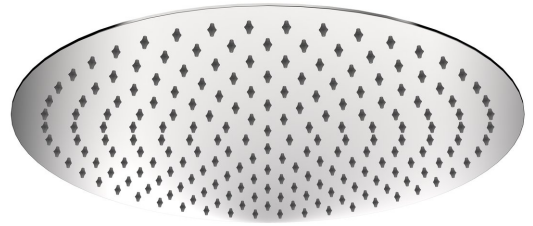

SLIM head shower, dia. 400mm, stainless steel polished

Order code: MS571

Size

Diameter: 400 mm

Height: 6 mm

Properties

Colour: Chrome

Material: Stainless steel

Warranty: 2 years